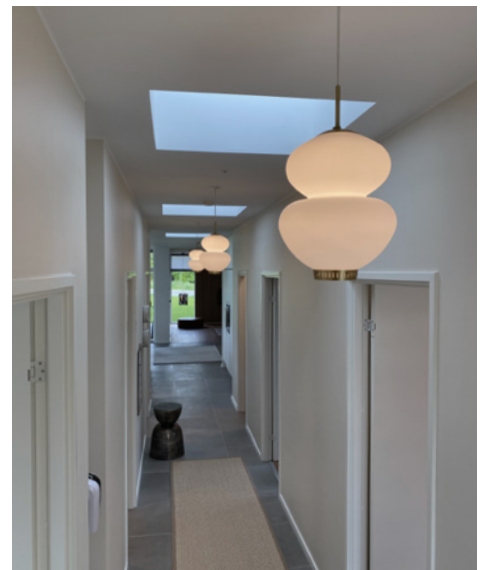

LYFA

PROJECT

ARCHITECTS | **SCANLUX**

LOCATION | **HADSTEN, DENMARK**

FEATURED PRODUCTS | **PAN WALL 50, VERONA 400 & PEANUT 250**

Inside a brand new exhibition house by Scanlux, you will find a wide range of lighting designs by LYFA. When entering the front door, three PEANUT pendants lead the way to the open kitchen and living room. Across the home, pendants, wall and table lamps ensure a pleasant atmosphere and illuminates the various surfaces and colours on the walls.