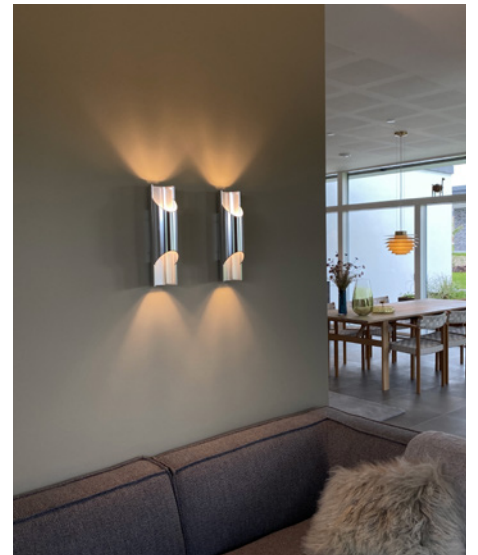

LYFA

PROJECT

ARCHITECTS | **SCANLUX**

LOCATION | **HADSTEN, DENMARK**

FEATURED PRODUCTS | **DIVAN 2 400, PAN WALL 95, VERONA 400 & GOVERNOR TABLE**

Inside a brand new exhibition house by Skanlux, you will find a wide range of lighting designs by LYFA. In the open kitchen and living room, VERONA, DIVAN 2, GOVERNOR and PAN ensure a pleasant atmosphere and illuminates the various surfaces and colours on the walls.