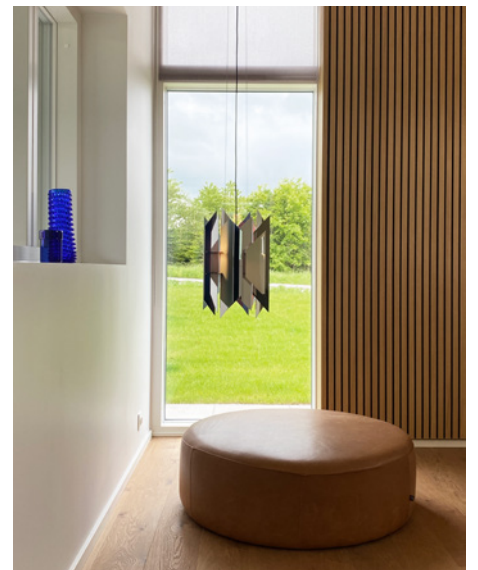

LYFA

PROJECT

ARCHITECTS | **SCANLUX**

LOCATION | **HADSTEN, DENMARK**

FEATURED PRODUCTS | **DIVAN 2 400, PAN WALL 95, VERONA 400 & GOVERNOR TABLE**

Inside a brand new exhibition house by Skanlux, you will find a wide range of lighting designs by LYFA. In the open kitchen and living room, VERONA, DIVAN 2, GOVERNOR and PAN ensure a pleasant atmosphere and illuminates the various surfaces and colours on the walls.