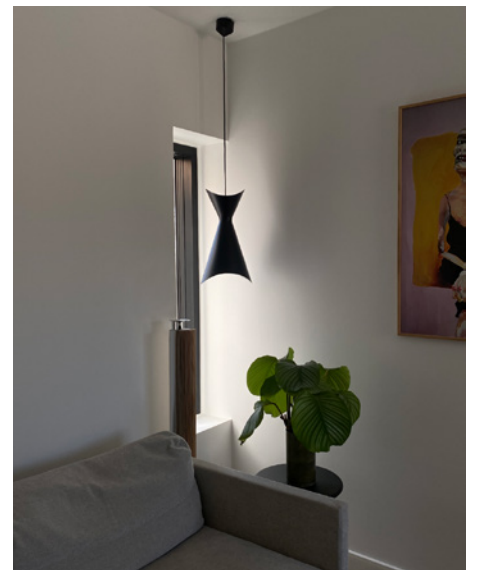

PROJECT

ARCHITECTS | ZENI ARCHITECTS

LOCATION | SØNDERBORG, DENMARK

FEATURED PRODUCTS | DIVAN 2 700, PAN WALL 95, VERONA 400 BRASS & NINOTCHKA 275

Inside the home of Jesper Koch, the acknowledged Danish TV-head chef, the NINOTCHKA and MOSAIK pendants lights up the living spaces. Four MOSAIK 400 pendants are chosen above the long dining table and in the corner of the living room, a black NINOTCHKA pendants takes its place. In the open hallway, two PAN wall lamps create beautiful patterns on the wooden walls.

LYFA