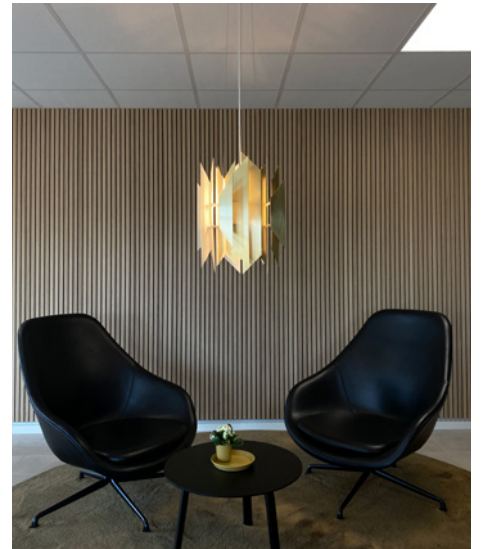

LYFA

PROJECT

ARCHITECTS | **HOLMRIS B8**

LOCATION | **AARHUS, DENMARK**

FEATURED PRODUCTS | **DIVAN 2 700, DIVAN 2 400, MOSAIK 250, MOSAIK TABLE & PEANUT 250**

At the new headquarter of an Aarhus-based company, the PEANUT and MOSAIK pendants make sure to illuminate the meeting rooms. Across the large office workspace, the MOSAIK table lamps provide a pleasant light at each desk. The open lounge area in the canteen is highlighted with the DIVAN 2 - creating a lavish area with the wooden walls, dark-coloured rugs, black leather and solid brass.