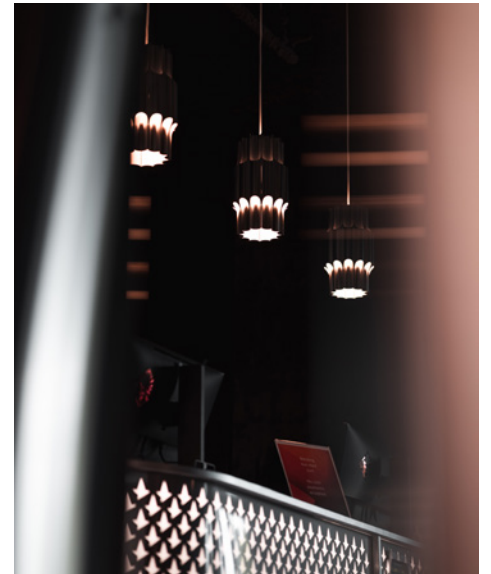

PROJECT

CLIENT | **ASTRALIS FLAGSHIP STORE**

LOCATION | **COPENHAGEN, DENMARK**

FEATURED PRODUCTS | **PAN WALL 50, PAN 190 AND DIVAN 2 400**

Astralis Nexus is the new Astralis flagship store and entertainment space in central Copenhagen - featuring a gaming center, streaming hubs, fan spaces, VIP rooms, café and auditorium. Inside the incredible flagship store, you will find our DIVAN 2 pendant, PAN pendant and PAN wall lamps. With their subtle illumination and metallic surfaces, the lighting enters into a contemporary, cool and high-tech atmosphere.

LYFA