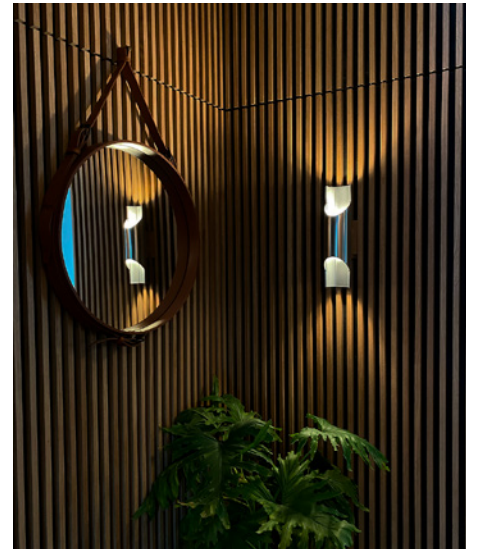

LYFA

PROJECT

ARCHITECTS | ZENI ARCHITECTS

LOCATION | SØNDERBORG, DENMARK

FEATURED PRODUCTS | DIVAN 2 700, PAN WALL 95, VERONA 400 BRASS & NINOTCHKA 275

Inside the home of Jesper Koch, the acknowledged Danish TV-head chef, the NINOTCHKA and MOSAIK pendants lights up the living spaces. Four MOSAIK 400 pendants are chosen above the long dining table and in the corner of the living room, a black NINOTCHKA pendants takes its place. In the open hallway, two PAN wall lamps create beautiful patterns on the wooden walls.