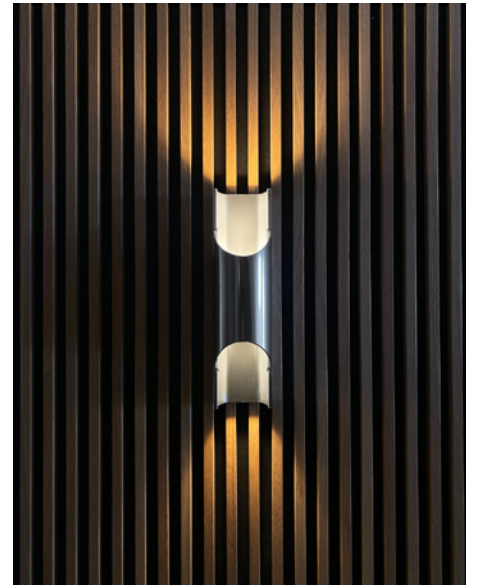

PROJECT

ARCHITECTS | ZENI ARCHITECTS

LOCATION | SØNDERBORG, DENMARK

FEATURED PRODUCTS | DIVAN 2 700, PAN WALL 95, VERONA 400 BRASS & NINOTCHKA 275

Inside the home of Jesper Koch, the acknowledged Danish TV-head chef, the NINOTCHKA and MOSAIK pendants lights up the living spaces. Four MOSAIK 400 pendants are chosen above the long dining table and in the corner of the living room, a black NINOTCHKA pendants takes its place. In the open hallway, two PAN wall lamps create beautiful patterns on the wooden walls.

LYFA