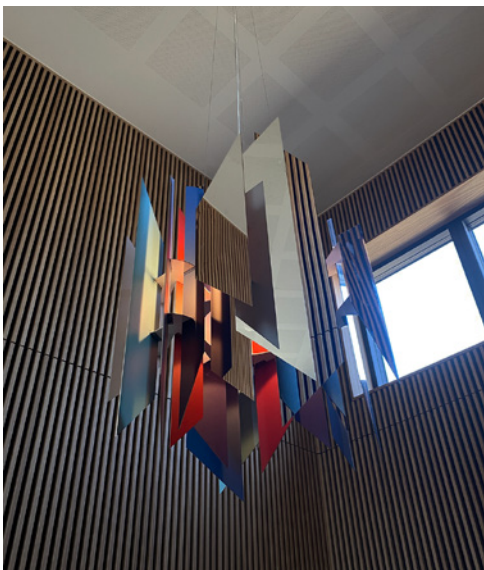

LYFA

PROJECT

ARCHITECTS | ZENI ARCHITECTS

LOCATION | SØNDERBORG, DENMARK

FEATURED PRODUCTS | DIVAN 2 700, PAN WALL 95, VERONA 400 BRASS & NINOTCHKA 275

When entering the home of the Danish TV-chef, Jesper Koch, you immediately get a view of the high ceiling and the fascinating DIVAN 2 pendant above you. The large DIVAN 2 Original pendant is chosen to function as an art piece that stands out with its mirrored blades - and at night, its illuminated surfaces and colourful expression creates a magical atmosphere.