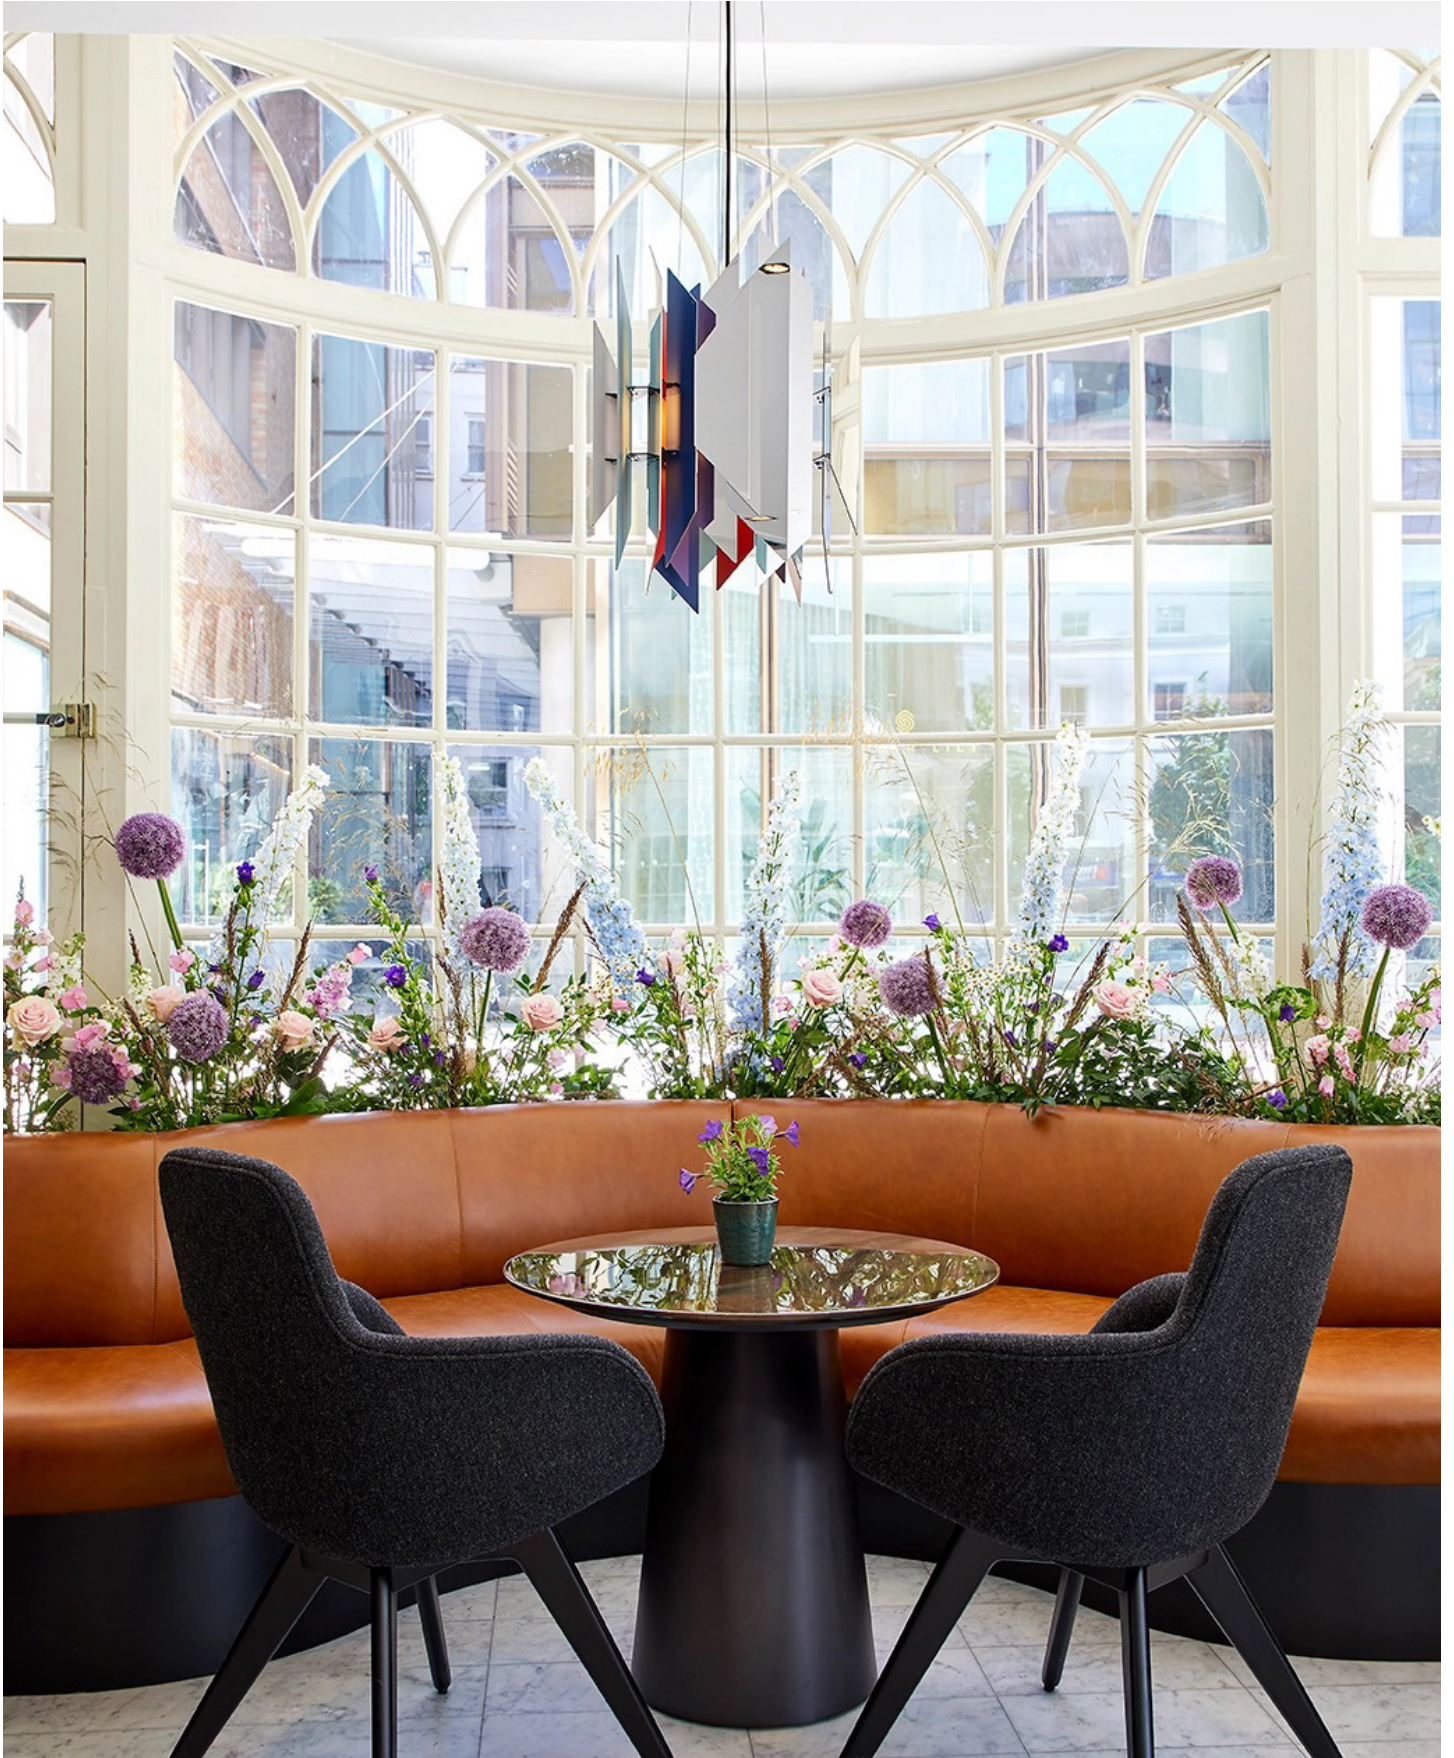

LYFA

PROJECT

STORE DESIGN | **TOM DIXON DESIGN STUDIOS**

LOCATION | **SHIOK! AT THE PAN PACIFIC HOTEL - LONDON, UNITED KINGDOM**

FEATURED PRODUCTS | **DIVAN 2 550**

Curated by the talented Executive Pastry Chef Cherish Finden, the SHIOK! Patisserie brings elegant, rich, traditional Singaporean flavours into the heart of London. Located at the Pan Pacific Hotel, Tom Dixon Design Studios chose the DIVAN 2 pendants as the interior's most dramatic and eye-catching element.