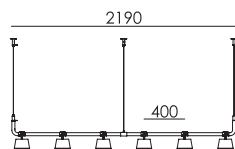

● smokey black	1173	€ 4.145,-	€ 3.425,62
● flux green	1208		
○ pure white	1209		
● midnight grey	1214		
● ash grey	1213		
● striking orange	1211		
● lightning white	1210		
● thunder blue	1212		
● daybreak rose	1498		
● sunny yellow	1456		
● ice blue	1649