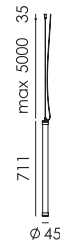

- smokey black with black cords 4012 € 540,- € 446,35
- pure white with orange cords 4013

MR. TUBES LED Pendant
vertical 1000 | 2700K
Anton de Groof, 2019

Material: aluminum & steel
Weight: 0,8 kg
IP 20
Volt: 220-240 V | 11,2 Watt
1300 lumen | 2700K | CRI: 80
Phase cut dimmable

led