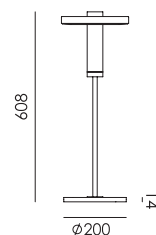

● smokey black 3070 € 720,- € 595,04

led