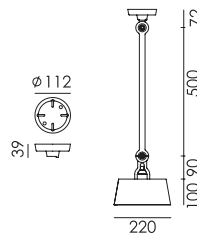

BOLT Ceiling 1 arm sidefit
Anton de Groof, 2016

Material: steel & aluminum
Weight: 1,5 kg
IP 20
Volt: 220-240 V | Max Watt: 60 Watt
Socket: E27

Wingnut solid brass included

● smokey black	1304	€ 335,-	€ 276,86
● flux green	1305		
○ pure white	1307		
● midnight grey	1311		
● ash grey	1310		
● striking orange	1308		
● lightning white	1306		
● thunder blue	1309		
● daybreak rose	1486		
● sunny yellow	1444		
● ice blue	1636		

BOLT Ceiling 2 arm sidefit
Anton de Groof, 2016

Material: steel & aluminum
Weight: 1,9 kg
IP 20
Volt: 220-240 V | Max Watt: 60 Watt
Socket: E27

Wingnut solid brass included

- smokey black 1320 € 395,- € 326,45
- flux green 1321
- pure white 1323
- midnight grey 1327
- ash grey 1326
- striking orange 1324
- lightning white 1322
- thunder blue 1325
- daybreak rose 1487
- sunny yellow 1445
- ice blue 1638

BOLT Ceiling 1 arm upperfit
Anton de Groof, 2016

Material: steel & aluminum
Weight: 1,7 kg
IP 20
Volt: 220-240 V | Max Watt: 60 Watt
Socket: E27

Wingnut solid brass included

- smokey black 1312 € 335,- € 276,86
- flux green 1313
- pure white 1315
- midnight grey 1319
- ash grey 1318
- striking orange 1316
- lightning white 1314
- thunder blue 1317
- daybreak rose 1490
- sunny yellow 1448
- ice blue 1640