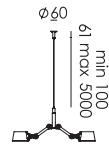

● smokey black	1170	€ 2.495,-	€ 2.061,98
● flux green	1097		
○ pure white	1098		
● midnight grey	1103		
● ash grey	1102		
● striking orange	1100		
● lightning white	1099		
● thunder blue	1101		
● daybreak rose	1495		
● sunny yellow	1453		
● ice blue	1646