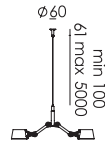

● smokey black	1171	€ 3.045,-	€ 2.516,53
● flux green	1104		
○ pure white	1121		
● midnight grey	1126		
● ash grey	1125		
● striking orange	1123		
● lightning white	1122		
● thunder blue	1124		
● daybreak rose	1496		
● sunny yellow	1454		
● ice blue	1647