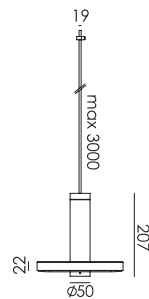

● smokey black 2020 € 395,- € 326,45