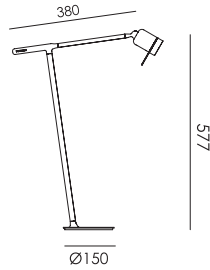

- smokey black 5035 € 439,- € 362,81
- fuzzy white 5036
- heavy metal 5037
- fuzzy white 5038 with hell orange
- heavy metal 5039 with bright yellow