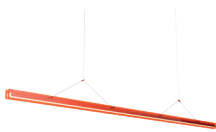

Bridge 220
Anton de Groof, 2023

Material: aluminum, acrylic & steel
Weight: 3 kg
IP 20
Volt: 220-240 V | 31,5 Watt
2700 K | 3068 lumen | CRI: >90
Mains dimmable
Battery: 5-30 hours
Cable length: 3000 mm