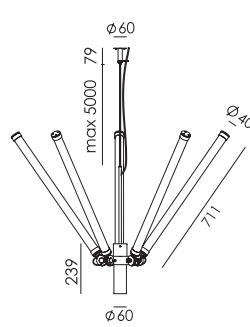

- smokey black with black cords 4045 € 2.890,- € 2.388,43
- pure white with orange cords 4050