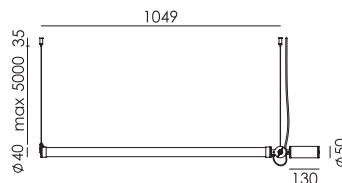

MR. TUBES LED Pendant horizontal | 2700K | driver on fixture
Anton de Groof, 2019

● smokey black with black cords 4005 € 665,- € 549,59
○ pure white with orange cords 4007