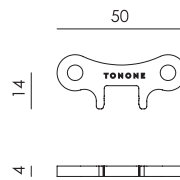

Sold per 10 pieces

- solid brass 1300 € 6,05 € 5,-
- copper 1302
- stainless steel 1303
- black aluminium 1301

Wall ring

Material: steel
Optional ring for installation of:

- Bolt Wall install
- Bolt Wall small install
- Bolt Wall mini install
- Bolt Wall underfit install
- Bolt Bed sidefit install
- Bolt Bed underfit install
- Mr. Tubes led wall driver separate install
- Mr. Tubes led wall driver on fixture install