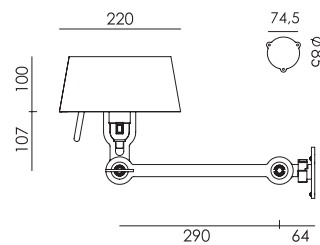

● smokey black	1376	€ 290,-	€ 239,67
● flux green	1377		
○ pure white	1379		
● midnight grey	1383		
● ash grey	1382		
● striking orange	1380		
● lightning white	1378		
● thunder blue	1381		
● daybreak rose	1483		
● sunny yellow	1441		
● ice blue	1633		

BOLT Bed underfit set
Anton de Groof, 2013

Material: steel & aluminum
Weight: 2,8 kg
IP 20
Volt: 220-240 V | Max Watt: 60 Watt
Socket: E27
Cord length: max 2500 mm

Wingnut solid brass included