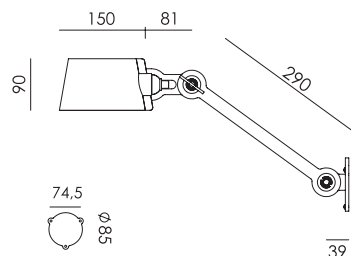

BOLT Floor long 1 arm sidefit
Anton de Groof, 2013

Material: steel & aluminum
Weight: 9,3 kg
IP 20
Volt: 220-240 V | Max Watt: 60 Watt
Socket: E27
Cord length: 2200 mm

Wingnut solid brass included

● smokey black	1279	€ 465,-	€ 384,30
● flux green	1280		
○ pure white	1282		
● midnight grey	1286		
● ash grey	1285		
● striking orange	1283		
● lightning white	1281		
● thunder blue	1284		
● daybreak rose	1468		
● sunny yellow	1426		
● ice blue	1611		

BOLT Wall sidefit with cord
Anton de Groof, 2013

Material: steel & aluminum
Weight: 1,0 kg
Volt: 220-240 V | Max Watt: 60 Watt
Socket: E27
Cord length: 2600 mm

Wingnut solid brass included

● smokey black	1081	€ 265,-	€ 219,01
● flux green	1083		
○ pure white	1085		
● midnight grey	1262		
● ash grey	1088		
● striking orange	1086		
● lightning white	1084		
● thunder blue	1087		
● daybreak rose	1470		
● sunny yellow	1428		
● ice blue	1613		