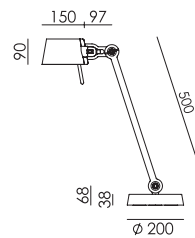

TONONE

pricelist
2024

recommended
consumer price

January 2024

tonone.com

BOLT Desk 2 arm foot
Anton de Groof, 2013

Material: steel & aluminum
Weight: 7,8 kg
IP 20
Volt: 220-240 V | Max Watt: 60 Watt
Socket: E27
Cord length: 2900 mm

BOLT Desk 2 arm clamp
Anton de Groof, 2013

Material: steel & aluminum
Weight: 2,5 kg
IP 20
Volt: 220-240 V | Max Watt: 60 Watt
Socket: E27
Cord length: 2900 mm

Wingnut solid brass included

● smokey black	1009	€ 395,-	€ 326,45
● flux green	1011		
○ pure white	1013		
● midnight grey	1253		
● ash grey	1016		
● striking orange	1014		
● lightning white	1012		
● thunder blue	1015		
● daybreak rose	1458		
● sunny yellow	1416		
● ice blue	1601		

BOLT Desk 1 arm foot
Anton de Groof, 2013

Material: steel & aluminum
Weight: 7,2 kg
IP 20
Volt: 220-240 V | Max Watt: 60 Watt
Socket: E27
Cord length: 2400 mm

Wingnut solid brass included

● smokey black	1017	€ 430,-	€ 355,37
● flux green	1019		
○ pure white	1021		
● midnight grey	1254		
● ash grey	1024		
● striking orange	1022		
● lightning white	1020		
● thunder blue	1023		
● daybreak rose	1460		
● sunny yellow	1418		
● ice blue	1602		

BOLT Desk 1 arm clamp
Anton de Groof, 2013

Material: steel & aluminum
Weight: 1,9 kg
IP 20
Volt: 220-240 V | Max Watt: 60 Watt
Socket: E27
Cord length: 2400 mm

Wingnut solid brass included

● smokey black	1025	€ 320,-	€ 264,46
● flux green	1027		
○ pure white	1029		
● midnight grey	1255		
● ash grey	1032		
● striking orange	1030		
● lightning white	1028		
● thunder blue	1031		
● daybreak rose	1461		
● sunny yellow	1419		
● ice blue	1603		