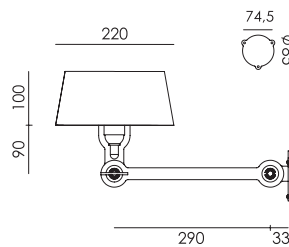

● smokey black	1113	€ 265,-	€ 219,01
● flux green	1114		
○ pure white	1116		
● midnight grey	1269		
● ash grey	1120		
● striking orange	1117		
● lightning white	1115		
● thunder blue	1118		
● daybreak rose	1477		
● sunny yellow	1435		
● ice blue	1616		

BOLT Bed sidefit with cord
Anton de Groof, 2013

Material: steel & aluminum
Weight: 1,2 kg
IP 20
Volt: 220-240 V | Max Watt: 60 Watt
Socket: E27
Cord length: 2500 mm

Wingnut solid brass included