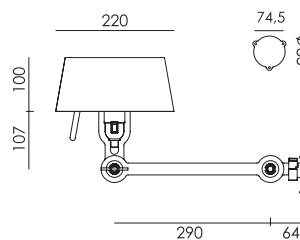

● smokey black	1145	€ 290,-	€ 239,67
● flux green	1147		
○ pure white	1149		
● midnight grey	1272		
● ash grey	1152		
● striking orange	1150		
● lightning white	1148		
● thunder blue	1151		
● daybreak rose	1481		
● sunny yellow	1439		
● ice blue	1629		

BOLT Bed underfit with cord MIRROR
Anton de Groof, 2013

Material: steel & aluminum
Weight: 1,4 kg
IP 20
Volt: 220-240 V | Max Watt: 60 Watt
Socket: E27
Cord length: 2500 mm

Wingnut solid brass included