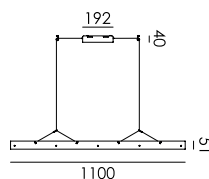

- lava orange 6000 € 1.195,- € 987,60
- toxic green 6001
- fog white 6002