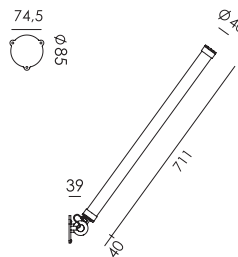

- smokey black with black cords 4036 € 590,- € 487,60
- pure white with orange cords 4038

Wingnut solid brass included

led