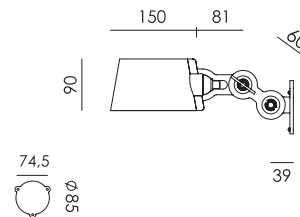

BOLT Wall sidefit small with cord
Anton de Groof, 2013

Material: steel & aluminum
Weight: 1,0 kg
Volt: 220-240 V | Max Watt: 60 Watt
Socket: E27
Cord length: 2750 mm

Wingnut solid brass included

● smokey black	1220	€ 255,-	€ 210,74
● flux green	1222		
○ pure white	1224		
● midnight grey	1263		
● ash grey	1227		
● striking orange	1225		
● lightning white	1223		
● thunder blue	1226		
● daybreak rose	1471		
● sunny yellow	1429		
● ice blue	1617		

BOLT Wall sidefit small install
Anton de Groof, 2013

Material: steel & aluminum
Weight: 1,0 kg
IP 20
Volt: 220-240 V | Max Watt: 60 Watt
Socket: E27
Optional: wallring

Wingnut solid brass included

● smokey black	1236	€ 255,-	€ 210,74
● flux green	1238		
○ pure white	1240		
● midnight grey	1266		
● ash grey	1243		
● striking orange	1241		
● lightning white	1239		
● thunder blue	1242		
● daybreak rose	1474		
● sunny yellow	1432		
● ice blue	1618		

BOLT Wall sidefit mini with cord
Anton de Groof, 2013

Material: steel & aluminum
Weight: 0,9 kg
Volt: 220-240 V | Max Watt: 60 Watt
Socket: E27
Cord length: 2850 mm

Wingnut solid brass included

● smokey black	1228	€ 245,-	€ 202,48
● flux green	1230		
○ pure white	1232		
● midnight grey	1264		
● ash grey	1235		
● striking orange	1233		
● lightning white	1231		
● thunder blue	1234		
● daybreak rose	1472		
● sunny yellow	1430		
● ice blue	1619		