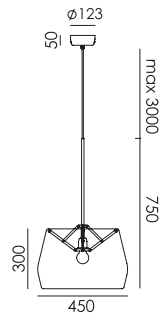

MR. TUBES LED Connect
Anton de Groof, 2019

Material: aluminum & steel
IP 20
Volt: 220-240 V
1300 or 1430 lumen
2700K or 4000K
CRI: 80
Phase cut dimmable

Wingnut solid brass included

led

Plan your
Mr. Tubes LED Connect with us

info@tonone.com

ATLAS D350
Anton de Groof, 2015

Material: brass & hand blown glass
Weight: 4 kg
IP 20
Volt: 220-240 V | Max Watt: 60 Watt
Socket: E27
Cord length: max 3000 mm

○ transparent 1400 € 1.450,- € 1.198,35
● neutral grey 1401

ATLAS D450
Anton de Groof, 2015

Material: brass & hand blown glass
Weight: 7,6 kg
IP 20
Volt: 220-240 V | Max Watt: 60 Watt
Socket: E27
Cord length: max 3000 mm

○ transparent 1403 € 1.650,- € 1.363,64
● neutral grey 1404

ELLA Black
Anton de Groof, 2016

Material: steel & hand blown glass
Weight: 5,1 kg
IP 20
Volt: 220-240 V | Max Watt: 60 Watt
Socket: E27
Cord length: 2800 mm
Dimmer on cord

○ transparent 1407 € 1.050,- € 867,77
● neutral grey 1408

ELLA White
Anton de Groof, 2016

Material: steel & hand blown glass
Weight: 5,1 kg
IP 20
Volt: 220-240 V | Max Watt: 60 Watt
Socket: E27
Cord length: 2800 mm
Dimmer on cord

○ transparent 1409 € 1.050,- € 867,77
● neutral grey 1408