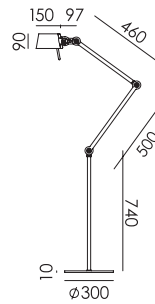

TONONE

pricelist
2024

recommended
consumer price

January 2024

tonone.com

BOLT Desk 2 arm foot
Anton de Groof, 2013

Material: steel & aluminum
Weight: 7,8 kg
IP 20
Volt: 220-240 V | Max Watt: 60 Watt
Socket: E27
Cord length: 2900 mm

BOLT Table standard
Anton de Groof, 2013

Material: steel & aluminum
Weight: 7,3 kg
IP 20
Volt: 220-240 V | Max Watt: 60 Watt
Socket: E27
Cord length: 2300 mm

Wingnut solid brass included

● smokey black	1049	€ 440,-	€ 363,64
● flux green	1051		
○ pure white	1053		
● midnight grey	1258		
● ash grey	1056		
● striking orange	1054		
● lightning white	1052		
● thunder blue	1055		
● daybreak rose	1464		
● sunny yellow	1422		
● ice blue	1607		

BOLT Table small
Anton de Groof, 2013

Material: steel & aluminum
Weight: 7,2 kg
IP 20
Volt: 220-240 V | Max Watt: 60 Watt
Socket: E27
Cord length: 2500 mm

Wingnut solid brass included

● smokey black	1057	€ 435,-	€ 359,50
● flux green	1059		
○ pure white	1061		
● midnight grey	1259		
● ash grey	1064		
● striking orange	1062		
● lightning white	1060		
● thunder blue	1063		
● daybreak rose	1465		
● sunny yellow	1423		
● ice blue	1608		

BOLT Floor 2 arm sidefit
Anton de Groof, 2013

Material: steel & aluminum
Weight: 8,8 kg
Volt: 220-240 V | Max Watt: 60 Watt
Socket: E27
Cord length: 3000 mm

Wingnut solid brass included

● smokey black	1065	€ 490,-	€ 404,96
● flux green	1067		
○ pure white	1069		
● midnight grey	1260		
● ash grey	1072		
● striking orange	1070		
● lightning white	1068		
● thunder blue	1071		
● daybreak rose	1466		
● sunny yellow	1424		
● ice blue	1609		