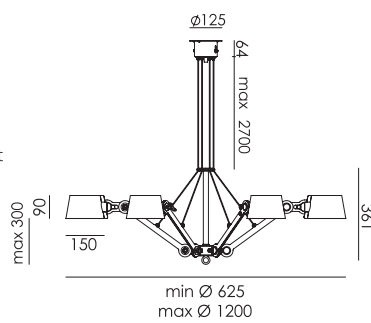

BOLT Floor long 2 arm upperfit
Anton de Groof, 2013

Material: steel & aluminum
Weight: 10,1 kg
Volt: 220-240 V | Max Watt: 60 Watt
Socket: E27
Cord length: 2900 mm
Includes a LED floordimmer on cord

Wingnut solid brass included

BOLT Ceiling 1 arm upperfit
Anton de Groof, 2016

Material: steel & aluminum
Weight: 1,7 kg
IP 20
Volt: 220-240 V | Max Watt: 60 Watt
Socket: E27

Wingnut solid brass included

- smokey black 1312 € 335,- € 276,86
- flux green 1313
- pure white 1315
- midnight grey 1319
- ash grey 1318
- striking orange 1316
- lightning white 1314
- thunder blue 1317
- daybreak rose 1490
- sunny yellow 1448
- ice blue 1640

BOLT Ceiling 2 arm upperfit
Anton de Groof, 2016

Material: steel & aluminum
Weight: 2,1 kg
IP 20
Volt: 220-240 V | Max Watt: 60 Watt
Socket: E27

Wingnut solid brass included

- smokey black 1328 € 395,- € 326,45
- flux green 1329
- pure white 1331
- midnight grey 1335
- ash grey 1334
- striking orange 1332
- lightning white 1330
- thunder blue 1333
- daybreak rose 1491
- sunny yellow 1449
- ice blue 1642

BOLT Chandelier 6 arm
Anton de Groof, 2013

Material: steel & aluminum
Weight: 6,5 kg
IP 20
Volt: 220-240 V | Max Watt: 60 Watt
Socket: E27
Cord length: max 3000 mm

Wingnut solid brass included

- smokey black 1161 € 2.495,- € 2.061,98
- flux green 1163
- pure white 1165
- midnight grey 1278
- ash grey 1168
- striking orange 1166
- lightning white 1164
- thunder blue 1167
- daybreak rose 1494
- sunny yellow 1452
- ice blue 1643