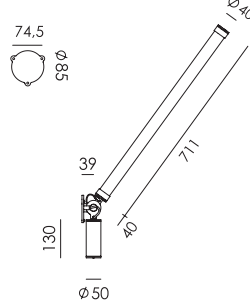

- smokey black with black cords 4040 € 665,- € 549,59
- pure white with orange cords 4042