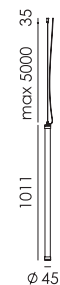

- smokey black with black cords 4018 € 590,- € 487,60
- pure white with orange cords 4019