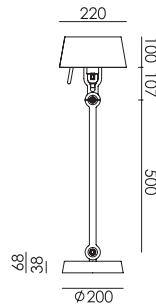

BOLT Desk small 1 arm foot
Anton de Groof, 2013 /2018

Material: steel & aluminum
Weight: 4,8 kg
IP 20
Volt: 220-240 V | Max Watt: 60 Watt
Socket: E27
Cord length: 2500 mm

Wingnut solid brass included

● smokey black	1033	€ 370,-	€ 305,79
● flux green	1035		
○ pure white	1037		
● midnight grey	1256		
● ash grey	1040		
● striking orange	1038		
● lightning white	1036		
● thunder blue	1039		
● daybreak rose	1462		
● sunny yellow	1420		
● ice blue	1604		

BOLT Desk small 1 arm clamp
Anton de Groof, 2013 / 2018

Material: steel & aluminum
Weight: 1,7 kg
IP 20
Volt: 220-240 V | Max Watt: 60 Watt
Socket: E27
Cord length: 2500 mm

Wingnut solid brass included

● smokey black	1041	€ 315,-	€ 260,33
● flux green	1042		
○ pure white	1044		
● midnight grey	1257		
● ash grey	1048		
● striking orange	1045		
● lightning white	1043		
● thunder blue	1046		
● daybreak rose	1463		
● sunny yellow	1421		
● ice blue	1605		

BOLT Table standard
Anton de Groof, 2013

Material: steel & aluminum
Weight: 7,3 kg
IP 20
Volt: 220-240 V | Max Watt: 60 Watt
Socket: E27
Cord length: 2300 mm

Wingnut solid brass included

● smokey black	1049	€ 440,-	€ 363,64
● flux green	1051		
○ pure white	1053		
● midnight grey	1258		
● ash grey	1056		
● striking orange	1054		
● lightning white	1052		
● thunder blue	1055		
● daybreak rose	1464		
● sunny yellow	1422		
● ice blue	1607		

BOLT Table small
Anton de Groof, 2013

Material: steel & aluminum
Weight: 7,2 kg
IP 20
Volt: 220-240 V | Max Watt: 60 Watt
Socket: E27
Cord length: 2500 mm

Wingnut solid brass included

● smokey black	1057	€ 435,-	€ 359,50
● flux green	1059		
○ pure white	1061		
● midnight grey	1259		
● ash grey	1064		
● striking orange	1062		
● lightning white	1060		
● thunder blue	1063		
● daybreak rose	1465		
● sunny yellow	1423		
● ice blue	1608		