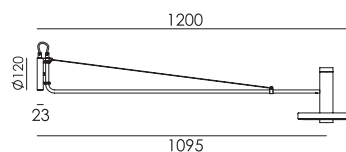

● smokey black 2040 € 955,- € 789,26