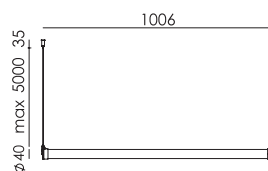

● smokey black with black cords 4001 € 590,- € 487,60
○ pure white with orange cords 4003