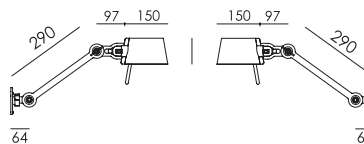

● smokey black	1560	€ 580,-	€ 479,34
● flux green	1561		
○ pure white	1562		
● midnight grey	1563		
● ash grey	1564		
● striking orange	1565		
● lightning white	1566		
● thunder blue	1567		
● daybreak rose	1568		
● sunny yellow	1569		
● ice blue	1625		

BOLT Bed sidefit set install
Anton de Groof, 2013

Material: steel & aluminum
Weight: 2,4 kg
IP 20
Volt: 220-240 V | Max Watt: 60 Watt
Socket: E27
Optional: wallring

Wingnut solid brass included