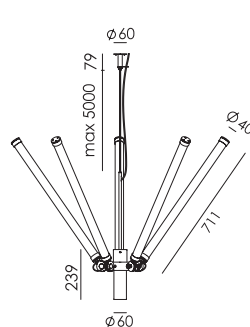

- smokey black with black cords 4046 € 2.890,- € 2.388,43
- pure white with orange cords 4051