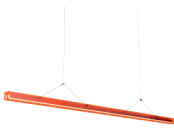

Bridge 180
Anton de Groof, 2023

Material: aluminum, acrylic & steel
Weight: 2,6 kg
IP 20
Volt: 220-240 V | 27 Watt
2700 K | 2495 lumen | CRI: >90
Mains dimmable
Battery: 5-30 hours
Cable length: 3000 mm