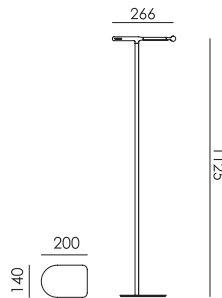

USB-C charging cable + plug included
Cable length: 2500 mm

- smokey black 5010 € 245,- € 202,48
- fuzzy white 5011
- heavy metal 5012

ONE + Floor straight
Anton de Groof, 2022

Material: aluminum & steel
Weight: 1,4 kg
IP 20 | Volt: 220–240 V | 1,5 Watt
2700 K | 245 lumen | CRI: 90
Dimmable on fixture
Battery: 5–30 hours
One Knob included
USB-C charging cable + plug included
Cable length: 500 mm & 2500 mm

led

- smokey black 5050 € 454,- € 375,21
- fuzzy white 5051
- heavy metal 5052
- fuzzy white with hell orange 5053
- heavy metal with bright yellow 5054

ONE Floor straight fixture
Anton de Groof, 2022

Material: aluminum & steel
Weight: 1,2 kg

USB-C charging cable + plug included
Cable length: 2500 mm

- smokey black 5055 € 245,- € 202,48
- fuzzy white 5056
- heavy metal 5057

ONE Knob
Anton de Groof, 2022

Material: steel
Weight: 0,08 kg

- smokey black 5025 € 35,- € 28,93
- fuzzy white 5026
- heavy metal 5027