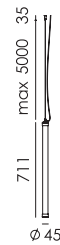

- smokey black with black cords 4010 € 540,- € 446,35
- pure white with orange cords 4011

MR. TUBES LED Pendant
vertical 700 | 4000K
Anton de Groof, 2019

Material: aluminum & steel
Weight: 0,7 kg
IP 20
Volt: 220-240 V | 7,6 Watt
980 lumen | 4000K | CRI: 80
Phase cut dimmable

led