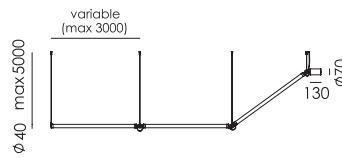

MR. TUBES LED Connect
Anton de Groof, 2019

Material: aluminum & steel
IP 20
Volt: 220-240 V
1300 or 1430 lumen
2700K or 4000K
CRI: 80
Phase cut dimmable

Wingnut solid brass included

led

Plan your
Mr. Tubes LED Connect with us

info@tonone.com

ATLAS D350
Anton de Groof, 2015

Material: brass & hand blown glass
Weight: 4 kg
IP 20
Volt: 220-240 V | Max Watt: 60 Watt
Socket: E27
Cord length: max 3000 mm