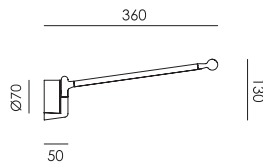

- smokey black 5020 € 225,- € 185,95
- fuzzy white 5021
- heavy metal 5022