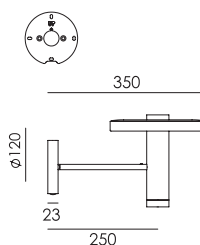

BEADS Wall 120 install
Anton de Groof, 2018

● smokey black 2050 € 860,- € 710,74

Material: aluminum & steel
Weight: 1,9 kg
IP 20
Volt: 220-240 V | 13 Watt
Dim to warm 2100K to 3000K
1350 lumen | CRI: 90
Phase cut dimmable

led

BEADS Wall 35 downlight with cord
Anton de Groof, 2018

● smokey black 2060 € 700,- € 578,51

Material: aluminum & steel
Weight: 1,3 kg
IP 20
Volt: 220-240 V | 13 Watt
Dim to warm 2100K to 3000K
1350 lumen | CRI: 90
Dimmable on fixture
Cord length: 2600 mm

led

BEADS Wall 35 downlight install
Anton de Groof, 2018

● smokey black 2070 € 610,- € 504,13

Material: aluminum & steel
Weight: 1,3 kg
IP 20
Volt: 220-240 V | 13 Watt
Dim to warm 2100K to 3000K
1350 lumen | CRI: 90
Phase cut dimmable

led

BEADS Wall 35 uplight with cord
Anton de Groof, 2018

● smokey black 2080 € 700,- € 578,51

Material: aluminum & steel
Weight: 1,3 kg
IP 20
Volt: 220-240 V | 13 Watt
Dim to warm 2100K to 3000K
1350 lumen | CRI: 90
Dimmable on fixture
Cord length: 2600 mm

led

BEADS Wall 35 uplight install
Anton de Groof, 2018

● smokey black 2090 € 610,- € 504,13

Material: aluminum & steel
Weight: 1,3 kg
IP 20
Volt: 220-240 V | 13 Watt
Dim to warm 2100K to 3000K
1350 lumen | CRI: 90
Phase cut dimmable

led