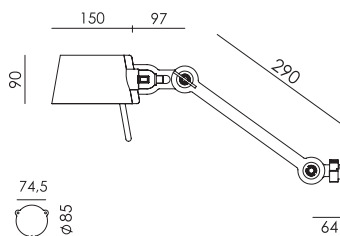

BOLT Bed sidefit with cord
Anton de Groof, 2013

Material: steel & aluminum
Weight: 1,2 kg
IP 20
Volt: 220-240 V | Max Watt: 60 Watt
Socket: E27
Cord length: 2500 mm

Wingnut solid brass included

● smokey black	1129	€ 290,-	€ 239,67
● flux green	1131		
○ pure white	1133		
● midnight grey	1270		
● ash grey	1136		
● striking orange	1134		
● lightning white	1132		
● thunder blue	1135		
● daybreak rose	1478		
● sunny yellow	1436		
● ice blue	1623		

BOLT Bed sidefit with cord MIRROR
Anton de Groof, 2013

Material: steel & aluminum
Weight: 1,2 kg
IP 20
Volt: 220-240 V | Max Watt: 60 Watt
Socket: E27
Cord length: 2500 mm

Wingnut solid brass included

● smokey black	1529	€ 290,-	€ 239,67
● flux green	1530		
○ pure white	1531		
● midnight grey	1532		
● ash grey	1533		
● striking orange	1534		
● lightning white	1535		
● thunder blue	1536		
● daybreak rose	1537		
● sunny yellow	1538		
● ice blue	1624		