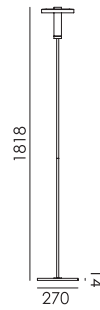

● smokey black 3040 € 895,- € 739,67