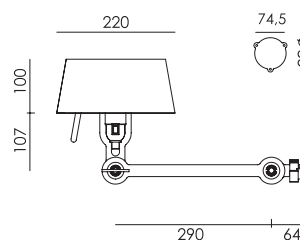

● smokey black	1519	€ 290,-	€ 239,67
● flux green	1520		
○ pure white	1521		
● midnight grey	1522		
● ash grey	1523		
● striking orange	1524		
● lightning white	1525		
● thunder blue	1526		
● daybreak rose	1527		
● sunny yellow	1528		
● ice blue	1630		

led integrated LED