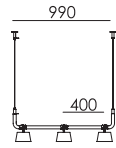

● smokey black	1170	€ 2.495,-	€ 2.061,98
● flux green	1097		
○ pure white	1098		
● midnight grey	1103		
● ash grey	1102		
● striking orange	1100		
● lightning white	1099		
● thunder blue	1101		
● daybreak rose	1495		
● sunny yellow	1453		
● ice blue	1646