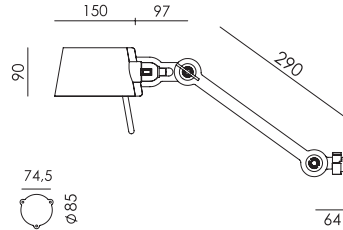

BOLT Bed sidefit install MIRROR
Anton de Groof, 2013

Material: steel & aluminum
Weight: 1,2 kg
IP 20
Volt: 220-240 V | Max Watt: 60 Watt
Socket: E27
Optional: wallring

Wingnut solid brass included

● smokey black	1368	€ 290,-	€ 239,67
● flux green	1369		
○ pure white	1371		
● midnight grey	1375		
● ash grey	1374		
● striking orange	1372		
● lightning white	1370		
● thunder blue	1373		
● daybreak rose	1480		
● sunny yellow	1438		
● ice blue	1627		

BOLT Bed sidefit set
Anton de Groof, 2013

Material: steel & aluminum
Weight: 2,4 kg
IP 20
Volt: 220-240 V | Max Watt: 60 Watt
Socket: E27
Cord length: max 2500 mm

Wingnut solid brass included