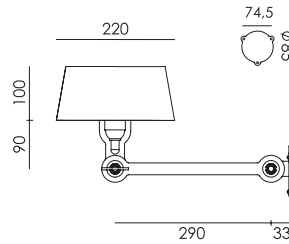

BOLT Wall sidefit mini with cord
Anton de Groof, 2013

Material: steel & aluminum
Weight: 0,9 kg
Volt: 220-240 V | Max Watt: 60 Watt
Socket: E27
Cord length: 2850 mm

Wingnut solid brass included

● smokey black	1228	€ 245,-	€ 202,48
● flux green	1230		
○ pure white	1232		
● midnight grey	1264		
● ash grey	1235		
● striking orange	1233		
● lightning white	1231		
● thunder blue	1234		
● daybreak rose	1472		
● sunny yellow	1430		
● ice blue	1619		

BOLT Wall sidefit mini install
Anton de Groof, 2013

Material: steel & aluminum
Weight: 0,9 kg
IP 20
Volt: 220-240 V | Max Watt: 60 Watt
Socket: E27
Optional: wallring

Wingnut solid brass included

● smokey black	1244	€ 245,-	€ 202,48
● flux green	1246		
○ pure white	1248		
● midnight grey	1267		
● ash grey	1251		
● striking orange	1249		
● lightning white	1247		
● thunder blue	1250		
● daybreak rose	1475		
● sunny yellow	1433		
● ice blue	1620		

led integrated LED

BOLT Wall underfit with cord
Anton de Groof, 2013

Material: steel & aluminum
Weight: 1,2 kg
IP 20
Volt: 220-240 V | Max Watt: 60 Watt
Socket: E27
Cord length: 2600 mm

Wingnut solid brass included