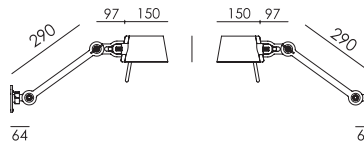

● smokey black	1570	€ 580,-	€ 479,34
● flux green	1571		
○ pure white	1572		
● midnight grey	1573		
● ash grey	1574		
● striking orange	1575		
● lightning white	1576		
● thunder blue	1577		
● daybreak rose	1578		
● sunny yellow	1579		
● ice blue	1628		

BOLT Bed underfit with cord
Anton de Groof, 2013

Material: steel & aluminum
Weight: 1,4 kg
IP 20
Volt: 220-240 V | Max Watt: 60 Watt
Socket: E27
Cord length: 2500 mm

Wingnut solid brass included