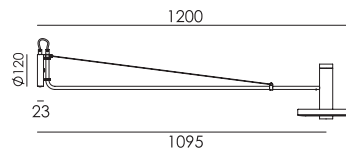

led

● smokey black 2040 € 955,- € 789,26

BEADS Wall 120 install
Anton de Groof, 2018

● smokey black 2050 € 860,- € 710,74

Material: aluminum & steel
Weight: 1,9 kg
IP 20
Volt: 220-240 V | 13 Watt
Dim to warm 2100K to 3000K
1350 lumen | CRI: 90
Phase cut dimmable