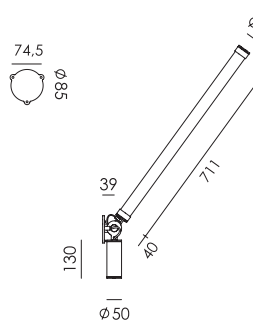

- smokey black with black cords 4036 € 590,- € 487,60
- pure white with orange cords 4038

Wingnut solid brass included

led

MR. TUBES LED Wall driver on fixture 2700K with cord
Anton de Groof, 2019

Material: aluminum & steel
Weight: 1,3 kg
IP 20 | Volt: 220-240 V | 7,6 Watt
890 lumen | 2700K | CRI: 80
Phase cut dimmable
Cord length: 3000 mm