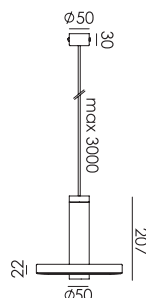

● smokey black	2000	€ 430,-	€ 355,37