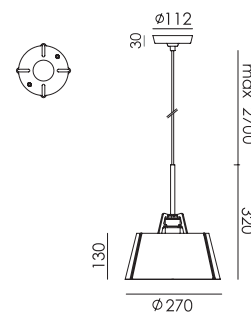

- smokey black 1675 € 325,- € 268,60
- flux green 1676
- pure white 1677
- midnight grey 1678
- ash grey 1679
- striking orange 1680
- lightning white 1681
- thunder blue 1682
- daybreak rose 1683
- sunny yellow 1684
- ice blue 1685