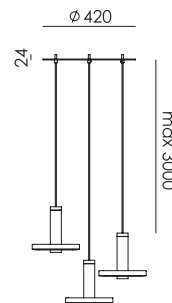

● smokey black 3030 € 1.275,- € 1.053,72

led