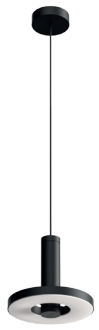

BEADS Pendant box 108
Anton de Groof, 2018

Material: aluminum
Weight: 0,9 kg
IP 20
Volt: 220-240 V | 13 Watt
Dim to warm 2100K to 3000K
1350 lumen | CRI: 90
Phase cut dimmable
Cord length: max 3000 mm

led