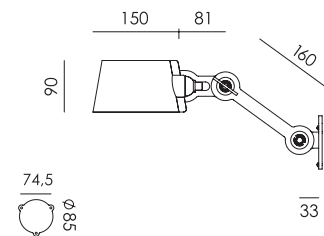

BOLT Wall sidefit with cord
Anton de Groof, 2013

Material: steel & aluminum
Weight: 1,0 kg
Volt: 220-240 V | Max Watt: 60 Watt
Socket: E27
Cord length: 2600 mm

Wingnut solid brass included

● smokey black	1081	€ 265,-	€ 219,01
● flux green	1083		
○ pure white	1085		
● midnight grey	1262		
● ash grey	1088		
● striking orange	1086		
● lightning white	1084		
● thunder blue	1087		
● daybreak rose	1470		
● sunny yellow	1428		
● ice blue	1613		

BOLT Wall sidefit install
Anton de Groof, 2013

Material: steel & aluminum
Weight: 1,0 kg
IP 20
Volt: 220-240 V | Max Watt: 60 Watt
Socket: E27
Optional: wallring

Wingnut solid brass included

● smokey black	1089	€ 265,-	€ 219,01
● flux green	1091		
○ pure white	1093		
● midnight grey	1265		
● ash grey	1096		
● striking orange	1094		
● lightning white	1092		
● thunder blue	1095		
● daybreak rose	1473		
● sunny yellow	1431		
● ice blue	1614		

BOLT Wall sidefit small with cord
Anton de Groof, 2013

Material: steel & aluminum
Weight: 1,0 kg
Volt: 220-240 V | Max Watt: 60 Watt
Socket: E27
Cord length: 2750 mm

Wingnut solid brass included

● smokey black	1220	€ 255,-	€ 210,74
● flux green	1222		
○ pure white	1224		
● midnight grey	1263		
● ash grey	1227		
● striking orange	1225		
● lightning white	1223		
● thunder blue	1226		
● daybreak rose	1471		
● sunny yellow	1429		
● ice blue	1617		