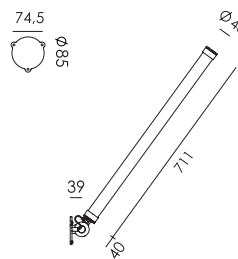

- smokey black with black cords 4035 € 590,- € 487,60
- pure white with orange cords 4037

Wingnut solid brass included

led