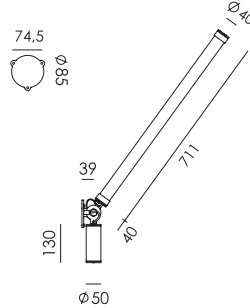

- smokey black with black cords 4043 € 665,- € 549,59
- pure white with orange cords 4044