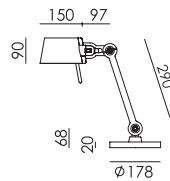

TONONE

pricelist
2024

recommended
consumer price

January 2024

tonone.com

BOLT Desk 2 arm foot
Anton de Groof, 2013

Material: steel & aluminum
Weight: 7,8 kg
IP 20
Volt: 220-240 V | Max Watt: 60 Watt
Socket: E27
Cord length: 2900 mm

BOLT Desk 1 arm clamp
Anton de Groof, 2013

Material: steel & aluminum
Weight: 1,9 kg
IP 20
Volt: 220-240 V | Max Watt: 60 Watt
Socket: E27
Cord length: 2400 mm

Wingnut solid brass included

● smokey black	1025	€ 320,-	€ 264,46
● flux green	1027		
○ pure white	1029		
● midnight grey	1255		
● ash grey	1032		
● striking orange	1030		
● lightning white	1028		
● thunder blue	1031		
● daybreak rose	1461		
● sunny yellow	1419		
● ice blue	1603		

BOLT Desk small 2 arm foot
Anton de Groof, 2013 / 2018

Material: steel & aluminum
Weight: 5,3 kg
IP 20
Volt: 220-240 V | Max Watt: 60 Watt
Socket: E27
Cord length: 2300 mm

Wingnut solid brass included

● smokey black	1352	€ 440,-	€ 363,64
● flux green	1353		
○ pure white	1355		
● midnight grey	1359		
● ash grey	1358		
● striking orange	1356		
● lightning white	1354		
● thunder blue	1357		
● daybreak rose	1459		
● sunny yellow	1417		
● ice blue	1606		

BOLT Desk small 1 arm foot
Anton de Groof, 2013 /2018

Material: steel & aluminum
Weight: 4,8 kg
IP 20
Volt: 220-240 V | Max Watt: 60 Watt
Socket: E27
Cord length: 2500 mm

Wingnut solid brass included

● smokey black	1033	€ 370,-	€ 305,79
● flux green	1035		
○ pure white	1037		
● midnight grey	1256		
● ash grey	1040		
● striking orange	1038		
● lightning white	1036		
● thunder blue	1039		
● daybreak rose	1462		
● sunny yellow	1420		
● ice blue	1604		