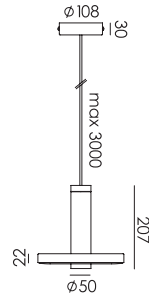

● smokey black 2010 € 435,- € 359,50