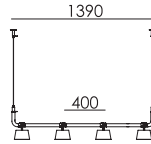

● smokey black	1171	€ 3.045,-	€ 2.516,53
● flux green	1104		
○ pure white	1121		
● midnight grey	1126		
● ash grey	1125		
● striking orange	1123		
● lightning white	1122		
● thunder blue	1124		
● daybreak rose	1496		
● sunny yellow	1454		
● ice blue	1647