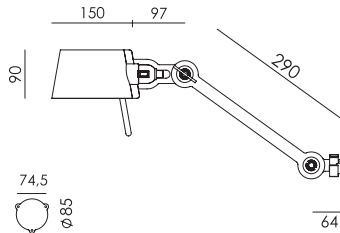

BOLT Bed sidefit with cord
Anton de Groof, 2013

Material: steel & aluminum
Weight: 1,2 kg
IP 20
Volt: 220-240 V | Max Watt: 60 Watt
Socket: E27
Cord length: 2500 mm

Wingnut solid brass included

● smokey black	1129	€ 290,-	€ 239,67
● flux green	1131		
○ pure white	1133		
● midnight grey	1270		
● ash grey	1136		
● striking orange	1134		
● lightning white	1132		
● thunder blue	1135		
● daybreak rose	1478		
● sunny yellow	1436		
● ice blue	1623		