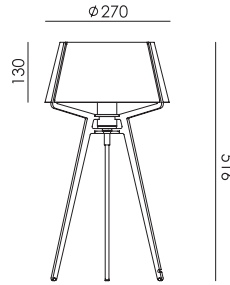

- smokey black 1653 € 375,- € 309,92
- flux green 1654
- pure white 1655
- midnight grey 1656
- ash grey 1657
- striking orange 1658
- lightning white 1659
- thunder blue 1660
- daybreak rose 1661
- sunny yellow 1662
- ice blue 1663