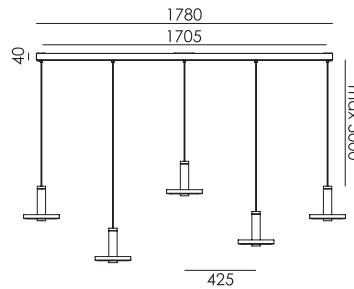

BEADS Five beads in line
Anton de Groof, 2018

Material: aluminum
Weight: 5 kg
IP 20
Volt: 220-240 V | 13 Watt
Dim to warm 2100K to 3000K
5 × 1350 lumen | CRI: 90
Phase cut dimmable

● smokey black 3010 € 2.095,- € 1.731,40

led