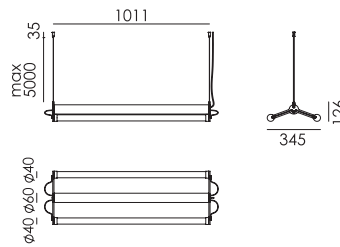

- smokey black with black cords 4016 € 1.065,- € 880,17
- pure white with orange cords 4021

led