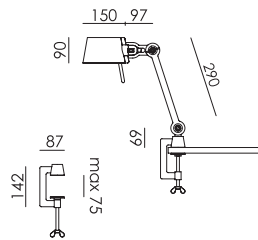

BOLT Desk small 2 arm foot
Anton de Groof, 2013 / 2018

Material: steel & aluminum
Weight: 5,3 kg
IP 20
Volt: 220-240 V | Max Watt: 60 Watt
Socket: E27
Cord length: 2300 mm

Wingnut solid brass included

● smokey black	1352	€ 440,-	€ 363,64
● flux green	1353		
○ pure white	1355		
● midnight grey	1359		
● ash grey	1358		
● striking orange	1356		
● lightning white	1354		
● thunder blue	1357		
● daybreak rose	1459		
● sunny yellow	1417		
● ice blue	1606		

BOLT Desk small 1 arm foot
Anton de Groof, 2013 /2018

Material: steel & aluminum
Weight: 4,8 kg
IP 20
Volt: 220-240 V | Max Watt: 60 Watt
Socket: E27
Cord length: 2500 mm

Wingnut solid brass included

● smokey black	1033	€ 370,-	€ 305,79
● flux green	1035		
○ pure white	1037		
● midnight grey	1256		
● ash grey	1040		
● striking orange	1038		
● lightning white	1036		
● thunder blue	1039		
● daybreak rose	1462		
● sunny yellow	1420		
● ice blue	1604		

BOLT Desk small 1 arm clamp
Anton de Groof, 2013 / 2018

Material: steel & aluminum
Weight: 1,7 kg
IP 20
Volt: 220-240 V | Max Watt: 60 Watt
Socket: E27
Cord length: 2500 mm

Wingnut solid brass included

● smokey black	1041	€ 315,-	€ 260,33
● flux green	1042		
○ pure white	1044		
● midnight grey	1257		
● ash grey	1048		
● striking orange	1045		
● lightning white	1043		
● thunder blue	1046		
● daybreak rose	1463		
● sunny yellow	1421		
● ice blue	1605		

BOLT Table standard
Anton de Groof, 2013

Material: steel & aluminum
Weight: 7,3 kg
IP 20
Volt: 220-240 V | Max Watt: 60 Watt
Socket: E27
Cord length: 2300 mm

Wingnut solid brass included

● smokey black	1049	€ 440,-	€ 363,64
● flux green	1051		
○ pure white	1053		
● midnight grey	1258		
● ash grey	1056		
● striking orange	1054		
● lightning white	1052		
● thunder blue	1055		
● daybreak rose	1464		
● sunny yellow	1422		
● ice blue	1607		