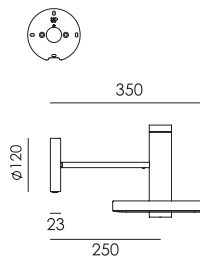

BEADS Wall 120 install
Anton de Groof, 2018

● smokey black 2050 € 860,- € 710,74

Material: aluminum & steel
Weight: 1,9 kg
IP 20
Volt: 220-240 V | 13 Watt
Dim to warm 2100K to 3000K
1350 lumen | CRI: 90
Phase cut dimmable

led

BEADS Wall 35 downlight with cord
Anton de Groof, 2018

● smokey black 2060 € 700,- € 578,51

Material: aluminum & steel
Weight: 1,3 kg
IP 20
Volt: 220-240 V | 13 Watt
Dim to warm 2100K to 3000K
1350 lumen | CRI: 90
Dimmable on fixture
Cord length: 2600 mm

led

BEADS Wall 35 downlight install
Anton de Groof, 2018

● smokey black 2070 € 610,- € 504,13

Material: aluminum & steel
Weight: 1,3 kg
IP 20
Volt: 220-240 V | 13 Watt
Dim to warm 2100K to 3000K
1350 lumen | CRI: 90
Phase cut dimmable

led

BEADS Wall 35 uplight with cord
Anton de Groof, 2018

● smokey black 2080 € 700,- € 578,51

Material: aluminum & steel
Weight: 1,3 kg
IP 20
Volt: 220-240 V | 13 Watt
Dim to warm 2100K to 3000K
1350 lumen | CRI: 90
Dimmable on fixture
Cord length: 2600 mm

led

BEADS Wall 35 uplight install
Anton de Groof, 2018

● smokey black 2090 € 610,- € 504,13

Material: aluminum & steel
Weight: 1,3 kg
IP 20
Volt: 220-240 V | 13 Watt
Dim to warm 2100K to 3000K
1350 lumen | CRI: 90
Phase cut dimmable

led