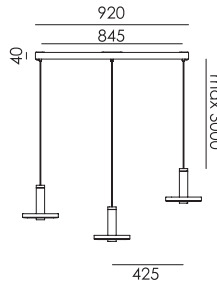

● smokey black 3020 € 1.295,- € 1.070,25

led