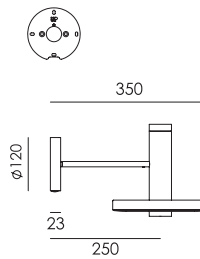

BEADS Wall 120 install
Anton de Groof, 2018

● smokey black 2050 € 860,- € 710,74

Material: aluminum & steel
Weight: 1,9 kg
IP 20
Volt: 220-240 V | 13 Watt
Dim to warm 2100K to 3000K
1350 lumen | CRI: 90
Phase cut dimmable

led

BEADS Wall 35 downlight with cord
Anton de Groof, 2018

● smokey black 2060 € 700,- € 578,51

Material: aluminum & steel
Weight: 1,3 kg
IP 20
Volt: 220-240 V | 13 Watt
Dim to warm 2100K to 3000K
1350 lumen | CRI: 90
Dimmable on fixture
Cord length: 2600 mm

led

BEADS Wall 35 downlight install
Anton de Groof, 2018

● smokey black 2070 € 610,- € 504,13

Material: aluminum & steel
Weight: 1,3 kg
IP 20
Volt: 220-240 V | 13 Watt
Dim to warm 2100K to 3000K
1350 lumen | CRI: 90
Phase cut dimmable

led

BEADS Wall 35 uplight with cord
Anton de Groof, 2018

● smokey black 2080 € 700,- € 578,51

Material: aluminum & steel
Weight: 1,3 kg
IP 20
Volt: 220-240 V | 13 Watt
Dim to warm 2100K to 3000K
1350 lumen | CRI: 90
Dimmable on fixture
Cord length: 2600 mm

led

BEADS Wall 35 uplight install
Anton de Groof, 2018

● smokey black 2090 € 610,- € 504,13

Material: aluminum & steel
Weight: 1,3 kg
IP 20
Volt: 220-240 V | 13 Watt
Dim to warm 2100K to 3000K
1350 lumen | CRI: 90
Phase cut dimmable

led