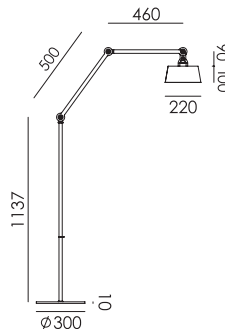

● smokey black	1360	€ 575,-	€ 475,21
● flux green	1361		
○ pure white	1363		
● midnight grey	1367		
● ash grey	1366		
● striking orange	1364		
● lightning white	1362		
● thunder blue	1365		
● daybreak rose	1469		
● sunny yellow	1427		
● ice blue	1612