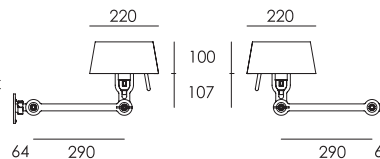

● smokey black	1590	€ 580,-	€ 479,34
● flux green	1591		
○ pure white	1592		
● midnight grey	1593		
● ash grey	1594		
● striking orange	1595		
● lightning white	1596		
● thunder blue	1597		
● daybreak rose	1598		
● sunny yellow	1599		
● ice blue	1634