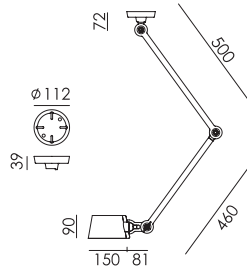

BOLT Ceiling 1 arm sidefit
Anton de Groof, 2016

Material: steel & aluminum
Weight: 1,5 kg
IP 20
Volt: 220-240 V | Max Watt: 60 Watt
Socket: E27

Wingnut solid brass included

● smokey black	1304	€ 335,-	€ 276,86
● flux green	1305		
○ pure white	1307		
● midnight grey	1311		
● ash grey	1310		
● striking orange	1308		
● lightning white	1306		
● thunder blue	1309		
● daybreak rose	1486		
● sunny yellow	1444		
● ice blue	1636		

BOLT Ceiling 2 arm sidefit
Anton de Groof, 2016

Material: steel & aluminum
Weight: 1,9 kg
IP 20
Volt: 220-240 V | Max Watt: 60 Watt
Socket: E27

Wingnut solid brass included

- smokey black 1320 € 395,- € 326,45
- flux green 1321
- pure white 1323
- midnight grey 1327
- ash grey 1326
- striking orange 1324
- lightning white 1322
- thunder blue 1325
- daybreak rose 1487
- sunny yellow 1445
- ice blue 1638