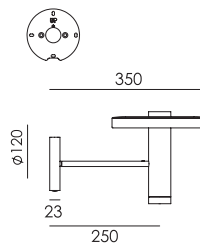

BEADS Wall 120 install
Anton de Groof, 2018

● smokey black 2050 € 860,- € 710,74

Material: aluminum & steel
Weight: 1,9 kg
IP 20
Volt: 220-240 V | 13 Watt
Dim to warm 2100K to 3000K
1350 lumen | CRI: 90
Phase cut dimmable

led

BEADS Wall 35 downlight with cord
Anton de Groof, 2018

● smokey black 2060 € 700,- € 578,51

Material: aluminum & steel
Weight: 1,3 kg
IP 20
Volt: 220-240 V | 13 Watt
Dim to warm 2100K to 3000K
1350 lumen | CRI: 90
Dimmable on fixture
Cord length: 2600 mm

led

BEADS Wall 35 downlight install
Anton de Groof, 2018

● smokey black 2070 € 610,- € 504,13

Material: aluminum & steel
Weight: 1,3 kg
IP 20
Volt: 220-240 V | 13 Watt
Dim to warm 2100K to 3000K
1350 lumen | CRI: 90
Phase cut dimmable

led

BEADS Wall 35 uplight with cord
Anton de Groof, 2018

● smokey black 2080 € 700,- € 578,51

Material: aluminum & steel
Weight: 1,3 kg
IP 20
Volt: 220-240 V | 13 Watt
Dim to warm 2100K to 3000K
1350 lumen | CRI: 90
Dimmable on fixture
Cord length: 2600 mm

led

BEADS Wall 35 uplight install
Anton de Groof, 2018

● smokey black 2090 € 610,- € 504,13

Material: aluminum & steel
Weight: 1,3 kg
IP 20
Volt: 220-240 V | 13 Watt
Dim to warm 2100K to 3000K
1350 lumen | CRI: 90
Phase cut dimmable

led