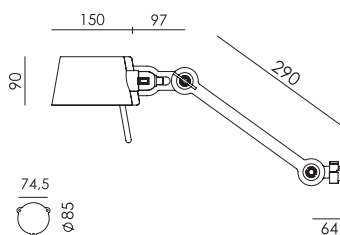

● smokey black	1137	€ 290,-	€ 239,67
● flux green	1139		
○ pure white	1141		
● midnight grey	1271		
● ash grey	1144		
● striking orange	1142		
● lightning white	1140		
● thunder blue	1143		
● daybreak rose	1479		
● sunny yellow	1437		
● ice blue	1626		

led integrated LED