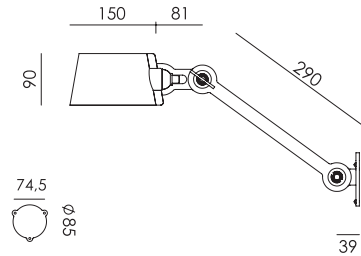

BOLT Wall sidefit install
Anton de Groof, 2013

Material: steel & aluminum
Weight: 1,0 kg
IP 20
Volt: 220-240 V | Max Watt: 60 Watt
Socket: E27
Optional: wallring

Wingnut solid brass included

● smokey black	1089	€ 265,-	€ 219,01
● flux green	1091		
○ pure white	1093		
● midnight grey	1265		
● ash grey	1096		
● striking orange	1094		
● lightning white	1092		
● thunder blue	1095		
● daybreak rose	1473		
● sunny yellow	1431		
● ice blue	1614		

BOLT Wall sidefit small with cord
Anton de Groof, 2013

Material: steel & aluminum
Weight: 1,0 kg
Volt: 220-240 V | Max Watt: 60 Watt
Socket: E27
Cord length: 2750 mm

Wingnut solid brass included