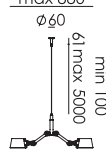

● smokey black	1173	€ 4.145,-	€ 3.425,62
● flux green	1208		
○ pure white	1209		
● midnight grey	1214		
● ash grey	1213		
● striking orange	1211		
● lightning white	1210		
● thunder blue	1212		
● daybreak rose	1498		
● sunny yellow	1456		
● ice blue	1649