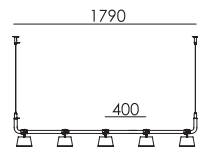

● smokey black	1172	€ 3.595,-	€ 2.971,07
● flux green	1127		
○ pure white	1128		
● midnight grey	1193		
● ash grey	1191		
● striking orange	1175		
● lightning white	1174		
● thunder blue	1190		
● daybreak rose	1497		
● sunny yellow	1455		
● ice blue	1648