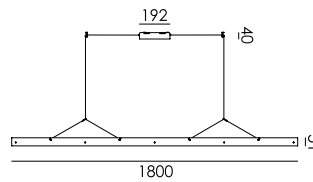

- lava orange 6010 € 1.695,- € 1.400,83
- toxic green 6011
- fog white 6012

led