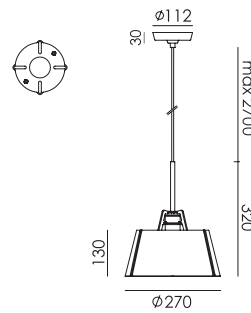

- smokey black 1686 € 300,- € 247,93
- flux green 1687
- pure white 1688
- midnight grey 1689
- ash grey 1690
- striking orange 1691
- lightning white 1692
- thunder blue 1693
- daybreak rose 1694
- sunny yellow 1695
- ice blue 1696