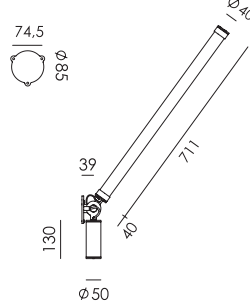

- smokey black with black cords 4031 € 665,- € 549,59
- pure white with orange cords 4033