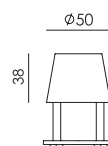

● smokey black	1547		
● flux green	1548		
○ pure white	1549		
● midnight grey	1550		
● ash grey	1551		
● striking orange	1552		
● lightning white	1553		
● thunder blue	1554		
● daybreak rose	1555		
● sunny yellow	1556		
● ice blue	1652