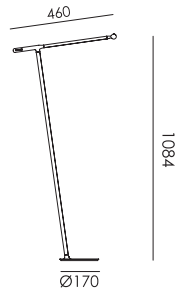

USB-C charging cable included

led

- smokey black 5020 € 225,- € 185,95
- fuzzy white 5021
- heavy metal 5022

ONE + Floor
Anton de Groof, 2022

Material: aluminum & steel
Weight: 1,4 kg
IP 20 | Volt: 220-240 V | 1,5 Watt
2700 K | 245 lumen | CRI: 90
Dimmable on fixture
Battery: 5-30 hours
One Knob included
USB-C charging cable + plug included
Cable length: 500 mm & 2500 mm

led

- smokey black 5030 € 454,- € 375,21
- fuzzy white 5031
- heavy metal 5032
- fuzzy white 5033 with hell orange
- heavy metal 5034 with bright yellow

ONE Floor fixture
Anton de Groof, 2022

Material: aluminum & steel
Weight: 1,2 kg

USB-C charging cable + plug included
Cable length: 2500 mm

- smokey black 5010 € 245,- € 202,48
- fuzzy white 5011
- heavy metal 5012

ONE + Floor straight
Anton de Groof, 2022

Material: aluminum & steel
Weight: 1,4 kg
IP 20 | Volt: 220–240 V | 1,5 Watt
2700 K | 245 lumen | CRI: 90
Dimmable on fixture
Battery: 5–30 hours
One Knob included
USB-C charging cable + plug included
Cable length: 500 mm & 2500 mm