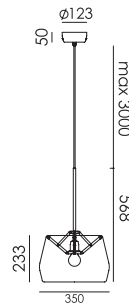

Wingnut solid brass included

led

Plan your
Mr. Tubes LED Connect with us

info@tonone.com

ATLAS D350
Anton de Groof, 2015

Material: brass & hand blown glass
Weight: 4 kg
IP 20
Volt: 220-240 V | Max Watt: 60 Watt
Socket: E27
Cord length: max 3000 mm