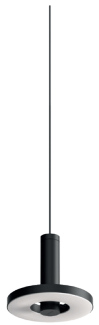

BEADS Pendant
Anton de Groof, 2018

Material: aluminum
Weight: 0,8 kg
IP 20
Volt: 220-240 V | 13 Watt
Dim to warm 2100K to 3000K
1350 lumen | CRI: 90
Phase cut dimmable
Cord length: max 3000 mm

led