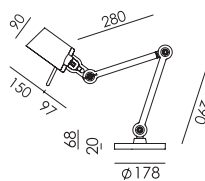

BOLT Desk 2 arm clamp
Anton de Groof, 2013

Material: steel & aluminum
Weight: 2,5 kg
IP 20
Volt: 220-240 V | Max Watt: 60 Watt
Socket: E27
Cord length: 2900 mm

Wingnut solid brass included

● smokey black	1009	€ 395,-	€ 326,45
● flux green	1011		
○ pure white	1013		
● midnight grey	1253		
● ash grey	1016		
● striking orange	1014		
● lightning white	1012		
● thunder blue	1015		
● daybreak rose	1458		
● sunny yellow	1416		
● ice blue	1601		

BOLT Desk 1 arm foot
Anton de Groof, 2013

Material: steel & aluminum
Weight: 7,2 kg
IP 20
Volt: 220-240 V | Max Watt: 60 Watt
Socket: E27
Cord length: 2400 mm

Wingnut solid brass included

● smokey black	1017	€ 430,-	€ 355,37
● flux green	1019		
○ pure white	1021		
● midnight grey	1254		
● ash grey	1024		
● striking orange	1022		
● lightning white	1020		
● thunder blue	1023		
● daybreak rose	1460		
● sunny yellow	1418		
● ice blue	1602		

BOLT Desk 1 arm clamp
Anton de Groof, 2013

Material: steel & aluminum
Weight: 1,9 kg
IP 20
Volt: 220-240 V | Max Watt: 60 Watt
Socket: E27
Cord length: 2400 mm

Wingnut solid brass included

● smokey black	1025	€ 320,-	€ 264,46
● flux green	1027		
○ pure white	1029		
● midnight grey	1255		
● ash grey	1032		
● striking orange	1030		
● lightning white	1028		
● thunder blue	1031		
● daybreak rose	1461		
● sunny yellow	1419		
● ice blue	1603		

BOLT Desk small 2 arm foot
Anton de Groof, 2013 / 2018

Material: steel & aluminum
Weight: 5,3 kg
IP 20
Volt: 220-240 V | Max Watt: 60 Watt
Socket: E27
Cord length: 2300 mm

Wingnut solid brass included

● smokey black	1352	€ 440,-	€ 363,64
● flux green	1353		
○ pure white	1355		
● midnight grey	1359		
● ash grey	1358		
● striking orange	1356		
● lightning white	1354		
● thunder blue	1357		
● daybreak rose	1459		
● sunny yellow	1417		
● ice blue	1606		