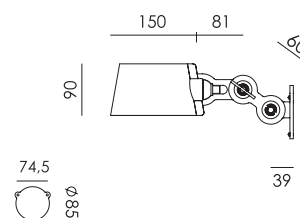

● smokey black	1244	€ 245,-	€ 202,48
● flux green	1246		
○ pure white	1248		
● midnight grey	1267		
● ash grey	1251		
● striking orange	1249		
● lightning white	1247		
● thunder blue	1250		
● daybreak rose	1475		
● sunny yellow	1433		
● ice blue	1620		

led integrated LED