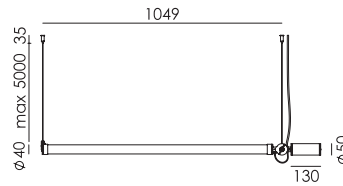

MR. TUBES LED Pendant
horizontal | 4000K | driver on fixture
Anton de Groof, 2019

- smokey black with black cords 4006 € 665,- € 549,59
- pure white with orange cords 4008

MR. TUBES LED Pendant
vertical 700 | 2700K
Anton de Groof, 2019

Material: aluminum & steel
Weight: 0,7 kg
IP 20
Volt: 220-240 V | 7,6 Watt
890 lumen | 2700K | CRI: 80
Phase cut dimmable

led

- smokey black with black cords 4010 € 540,- € 446,35
- pure white with orange cords 4011

MR. TUBES LED Pendant
vertical 700 | 4000K
Anton de Groof, 2019

Material: aluminum & steel
Weight: 0,7 kg
IP 20
Volt: 220-240 V | 7,6 Watt
980 lumen | 4000K | CRI: 80
Phase cut dimmable

led

- smokey black with black cords 4012 € 540,- € 446,35
- pure white with orange cords 4013

MR. TUBES LED Pendant
vertical 1000 | 2700K
Anton de Groof, 2019

Material: aluminum & steel
Weight: 0,8 kg
IP 20
Volt: 220-240 V | 11,2 Watt
1300 lumen | 2700K | CRI: 80
Phase cut dimmable

led

- smokey black with black cords 4014 € 590,- € 487,60
- pure white with orange cords 4017

MR. TUBES LED Pendant
vertical 1000 | 4000K
Anton de Groof, 2019

Material: aluminum & steel
Weight: 0,8 kg
IP 20
Volt: 220-240 V | 11,2 Watt
1430 lumen | 4000K | CRI: 80
Phase cut dimmable

led

- smokey black with black cords 4018 € 590,- € 487,60
- pure white with orange cords 4019