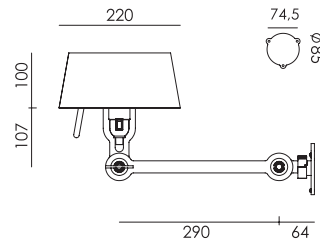

BOLT Bed underfit install
Anton de Groof, 2013

Material: steel & aluminum
Weight: 1,4 kg
IP 20
Volt: 220-240 V | Max Watt: 60 Watt
Socket: E27
Optional: wallring

Wingnut solid brass included

● smokey black	1153	€ 290,-	€ 239,67
● flux green	1155		
○ pure white	1157		
● midnight grey	1273		
● ash grey	1160		
● striking orange	1158		
● lightning white	1156		
● thunder blue	1159		
● daybreak rose	1482		
● sunny yellow	1440		
● ice blue	1632		

BOLT Bed underfit install MIRROR
Anton de Groof, 2013

Material: steel & aluminum
Weight: 1,4 kg
IP 20
Volt: 220-240 V | Max Watt: 60 Watt
Socket: E27
Optional: wallring

Wingnut solid brass included