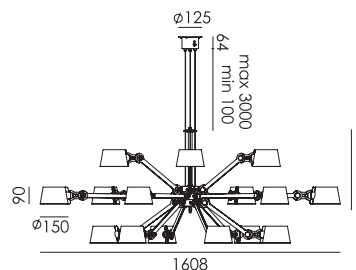

BOLT Floor long 2 arm upperfit
Anton de Groof, 2013

Material: steel & aluminum
Weight: 10,1 kg
Volt: 220-240 V | Max Watt: 60 Watt
Socket: E27
Cord length: 2900 mm
Includes a LED floordimmer on cord

Wingnut solid brass included

BOLT Ceiling 2 arm upperfit
Anton de Groof, 2016

Material: steel & aluminum
Weight: 2,1 kg
IP 20
Volt: 220-240 V | Max Watt: 60 Watt
Socket: E27

Wingnut solid brass included

- smokey black 1328 € 395,- € 326,45
- flux green 1329
- pure white 1331
- midnight grey 1335
- ash grey 1334
- striking orange 1332
- lightning white 1330
- thunder blue 1333
- daybreak rose 1491
- sunny yellow 1449
- ice blue 1642

BOLT Chandelier 6 arm
Anton de Groof, 2013

Material: steel & aluminum
Weight: 6,5 kg
IP 20
Volt: 220-240 V | Max Watt: 60 Watt
Socket: E27
Cord length: max 3000 mm

Wingnut solid brass included

- smokey black 1161 € 2.495,- € 2.061,98
- flux green 1163
- pure white 1165
- midnight grey 1278
- ash grey 1168
- striking orange 1166
- lightning white 1164
- thunder blue 1167
- daybreak rose 1494
- sunny yellow 1452
- ice blue 1643

BOLT Chandelier 18 arm
Anton de Groof, 2013

Material: steel & aluminum
Weight: 15 kg
IP 20
Volt: 220-240 V | Max Watt: 60 Watt
Socket: E27
Cord length: max 3000 mm

Wingnut solid brass included

- smokey black 1298 € 4.500,- € 3.719,01
- flux green 1500
- pure white 1501
- midnight grey 1502
- ash grey 1503
- striking orange 1504
- lightning white 1505
- thunder blue 1506
- daybreak rose 1507
- sunny yellow 1508
- ice blue 1645