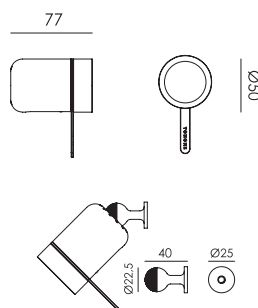

- smokey black 5045 € 209,- € 172,73
- fuzzy white 5046
- heavy metal 5047
- fuzzy white with hell orange 5048
- heavy metal with bright yellow 5049