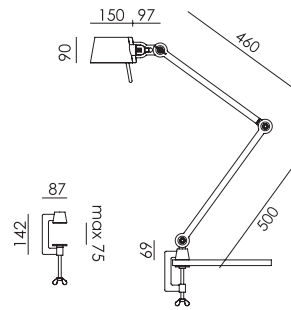

TONONE

pricelist
2024

recommended
consumer price

January 2024

tonone.com

BOLT Desk 2 arm foot
Anton de Groof, 2013

Material: steel & aluminum
Weight: 7,8 kg
IP 20
Volt: 220-240 V | Max Watt: 60 Watt
Socket: E27
Cord length: 2900 mm

BOLT Desk 2 arm clamp
Anton de Groof, 2013

Material: steel & aluminum
Weight: 2,5 kg
IP 20
Volt: 220-240 V | Max Watt: 60 Watt
Socket: E27
Cord length: 2900 mm

Wingnut solid brass included

● smokey black	1009	€ 395,-	€ 326,45
● flux green	1011		
○ pure white	1013		
● midnight grey	1253		
● ash grey	1016		
● striking orange	1014		
● lightning white	1012		
● thunder blue	1015		
● daybreak rose	1458		
● sunny yellow	1416		
● ice blue	1601		

BOLT Desk 1 arm foot
Anton de Groof, 2013

Material: steel & aluminum
Weight: 7,2 kg
IP 20
Volt: 220-240 V | Max Watt: 60 Watt
Socket: E27
Cord length: 2400 mm

Wingnut solid brass included

● smokey black	1017	€ 430,-	€ 355,37
● flux green	1019		
○ pure white	1021		
● midnight grey	1254		
● ash grey	1024		
● striking orange	1022		
● lightning white	1020		
● thunder blue	1023		
● daybreak rose	1460		
● sunny yellow	1418		
● ice blue	1602		

BOLT Desk 1 arm clamp
Anton de Groof, 2013

Material: steel & aluminum
Weight: 1,9 kg
IP 20
Volt: 220-240 V | Max Watt: 60 Watt
Socket: E27
Cord length: 2400 mm

Wingnut solid brass included

● smokey black	1025	€ 320,-	€ 264,46
● flux green	1027		
○ pure white	1029		
● midnight grey	1255		
● ash grey	1032		
● striking orange	1030		
● lightning white	1028		
● thunder blue	1031		
● daybreak rose	1461		
● sunny yellow	1419		
● ice blue	1603		