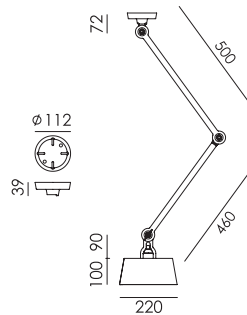

BOLT Ceiling 2 arm sidefit
Anton de Groof, 2016

Material: steel & aluminum
Weight: 1,9 kg
IP 20
Volt: 220-240 V | Max Watt: 60 Watt
Socket: E27

Wingnut solid brass included

- smokey black 1320 € 395,- € 326,45
- flux green 1321
- pure white 1323
- midnight grey 1327
- ash grey 1326
- striking orange 1324
- lightning white 1322
- thunder blue 1325
- daybreak rose 1487
- sunny yellow 1445
- ice blue 1638

BOLT Ceiling 1 arm upperfit
Anton de Groof, 2016

Material: steel & aluminum
Weight: 1,7 kg
IP 20
Volt: 220-240 V | Max Watt: 60 Watt
Socket: E27

Wingnut solid brass included

- smokey black 1312 € 335,- € 276,86
- flux green 1313
- pure white 1315
- midnight grey 1319
- ash grey 1318
- striking orange 1316
- lightning white 1314
- thunder blue 1317
- daybreak rose 1490
- sunny yellow 1448
- ice blue 1640

BOLT Ceiling 2 arm upperfit
Anton de Groof, 2016

Material: steel & aluminum
Weight: 2,1 kg
IP 20
Volt: 220-240 V | Max Watt: 60 Watt
Socket: E27

Wingnut solid brass included

- smokey black 1328 € 395,- € 326,45
- flux green 1329
- pure white 1331
- midnight grey 1335
- ash grey 1334
- striking orange 1332
- lightning white 1330
- thunder blue 1333
- daybreak rose 1491
- sunny yellow 1449
- ice blue 1642