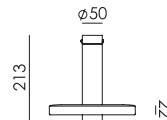

● smokey black 2030 € 410,- € 338,84