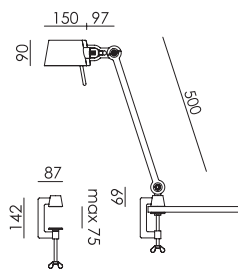

TONONE

pricelist
2024

recommended
consumer price

January 2024

tonone.com

BOLT Desk 2 arm foot
Anton de Groof, 2013

Material: steel & aluminum
Weight: 7,8 kg
IP 20
Volt: 220-240 V | Max Watt: 60 Watt
Socket: E27
Cord length: 2900 mm

BOLT Desk 2 arm clamp
Anton de Groof, 2013

Material: steel & aluminum
Weight: 2,5 kg
IP 20
Volt: 220-240 V | Max Watt: 60 Watt
Socket: E27
Cord length: 2900 mm

Wingnut solid brass included

● smokey black	1009	€ 395,-	€ 326,45
● flux green	1011		
○ pure white	1013		
● midnight grey	1253		
● ash grey	1016		
● striking orange	1014		
● lightning white	1012		
● thunder blue	1015		
● daybreak rose	1458		
● sunny yellow	1416		
● ice blue	1601		

BOLT Desk 1 arm foot
Anton de Groof, 2013

Material: steel & aluminum
Weight: 7,2 kg
IP 20
Volt: 220-240 V | Max Watt: 60 Watt
Socket: E27
Cord length: 2400 mm

Wingnut solid brass included

● smokey black	1017	€ 430,-	€ 355,37
● flux green	1019		
○ pure white	1021		
● midnight grey	1254		
● ash grey	1024		
● striking orange	1022		
● lightning white	1020		
● thunder blue	1023		
● daybreak rose	1460		
● sunny yellow	1418		
● ice blue	1602		

BOLT Desk 1 arm clamp
Anton de Groof, 2013

Material: steel & aluminum
Weight: 1,9 kg
IP 20
Volt: 220-240 V | Max Watt: 60 Watt
Socket: E27
Cord length: 2400 mm

Wingnut solid brass included

● smokey black	1025	€ 320,-	€ 264,46
● flux green	1027		
○ pure white	1029		
● midnight grey	1255		
● ash grey	1032		
● striking orange	1030		
● lightning white	1028		
● thunder blue	1031		
● daybreak rose	1461		
● sunny yellow	1419		
● ice blue	1603		