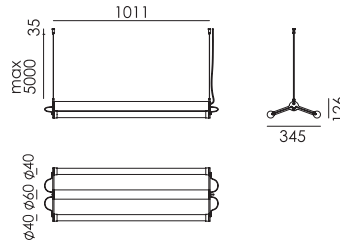

MR. TUBES LED Double 2700K
Anton de Groof, 2019

Material: aluminum & steel
Weight: 3,9 kg
IP 20
Volt: 220-240 V | 11,2 Watt
2 x 1300 lumen | 2700K | CRI: 80
Phase cut dimmable

- smokey black with black cords 4015 € 1.065,- € 880,17
- pure white with orange cords 4020