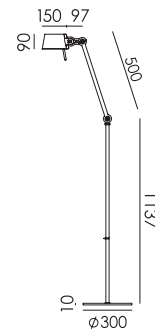

● smokey black	1279	€ 465,-	€ 384,30
● flux green	1280		
○ pure white	1282		
● midnight grey	1286		
● ash grey	1285		
● striking orange	1283		
● lightning white	1281		
● thunder blue	1284		
● daybreak rose	1468		
● sunny yellow	1426		
● ice blue	1611