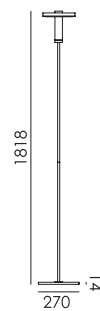

● smokey black 3050 € 895,- € 739,67