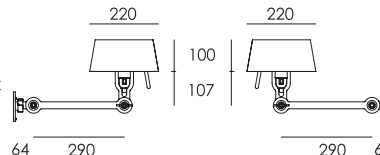

BOLT Table standard
Anton de Groof, 2013

Material: steel & aluminum
Weight: 7,3 kg
IP 20
Volt: 220-240 V | Max Watt: 60 Watt
Socket: E27
Cord length: 2300 mm

Wingnut solid brass included

● smokey black	1049	€ 440,-	€ 363,64
● flux green	1051		
○ pure white	1053		
● midnight grey	1258		
● ash grey	1056		
● striking orange	1054		
● lightning white	1052		
● thunder blue	1055		
● daybreak rose	1464		
● sunny yellow	1422		
● ice blue	1607		

BOLT Bed underfit install MIRROR
Anton de Groof, 2013

Material: steel & aluminum
Weight: 1,4 kg
IP 20
Volt: 220-240 V | Max Watt: 60 Watt
Socket: E27
Optional: wallring

Wingnut solid brass included

● smokey black	1376	€ 290,-	€ 239,67
● flux green	1377		
○ pure white	1379		
● midnight grey	1383		
● ash grey	1382		
● striking orange	1380		
● lightning white	1378		
● thunder blue	1381		
● daybreak rose	1483		
● sunny yellow	1441		
● ice blue	1633		

BOLT Bed underfit set
Anton de Groof, 2013

Material: steel & aluminum
Weight: 2,8 kg
IP 20
Volt: 220-240 V | Max Watt: 60 Watt
Socket: E27
Cord length: max 2500 mm

Wingnut solid brass included

● smokey black	1580	€ 580,-	€ 479,34
● flux green	1581		
○ pure white	1582		
● midnight grey	1583		
● ash grey	1584		
● striking orange	1585		
● lightning white	1586		
● thunder blue	1587		
● daybreak rose	1588		
● sunny yellow	1589		
● ice blue	1631		