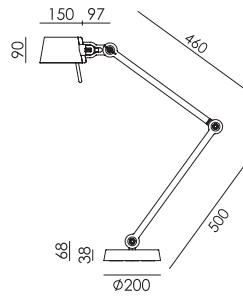

● smokey black	1001	€ 490,-	€ 404,96
● flux green	1003		
○ pure white	1005		
● midnight grey	1252		
● ash grey	1008		
● striking orange	1006		
● lightning white	1004		
● thunder blue	1007		
● daybreak rose	1457		
● sunny yellow	1415		
● ice blue	1600