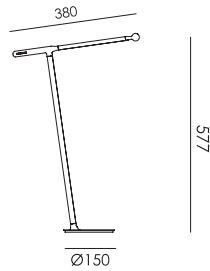

USB-C charging cable + plug included
Cable length: 1500 mm

led

- smokey black 5015 € 230,- € 190,08
- fuzzy white 5016
- heavy metal 5017

ONE + Wall
Anton de Groof, 2022

Material: aluminum & steel
Weight: 0,5 kg
IP 20 | Volt: 220-240 V | 1,5 Watt
2700 K | 245 lumen | CRI: 90
Dimmable on fixture
Battery: 5-30 hours
One Knob included
USB-C charging cable included
Cable length: 500 mm