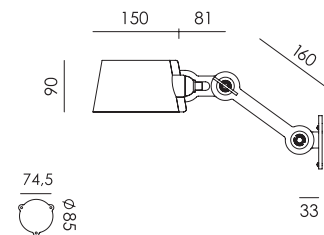

● smokey black	1236	€ 255,-	€ 210,74
● flux green	1238		
○ pure white	1240		
● midnight grey	1266		
● ash grey	1243		
● striking orange	1241		
● lightning white	1239		
● thunder blue	1242		
● daybreak rose	1474		
● sunny yellow	1432		
● ice blue	1618		

BOLT Wall sidefit mini with cord
Anton de Groof, 2013

Material: steel & aluminum
Weight: 0,9 kg
Volt: 220-240 V | Max Watt: 60 Watt
Socket: E27
Cord length: 2850 mm

Wingnut solid brass included