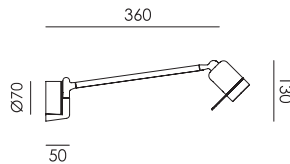

- smokey black 5040 € 434,- € 358,68
- fuzzy white 5041
- heavy metal 5042
- fuzzy white 5043 with hell orange
- heavy metal 5044 with bright yellow

ONE Wall fixture
Anton de Groof, 2022

Material: aluminum & steel
Weight: 0,25 kg

USB-C charging cable included

led