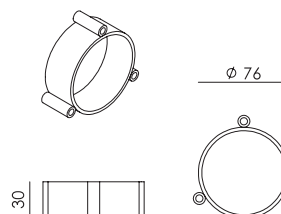

Sold per 10 pieces

- solid brass 1300 € 6,05 € 5,-
- copper 1302
- stainless steel 1303
- black aluminium 1301

Wall ring

Material: steel
Optional ring for installation of:

- Bolt Wall install
- Bolt Wall small install
- Bolt Wall mini install
- Bolt Wall underfit install
- Bolt Bed sidefit install
- Bolt Bed underfit install
- Mr. Tubes led wall driver separate install
- Mr. Tubes led wall driver on fixture install