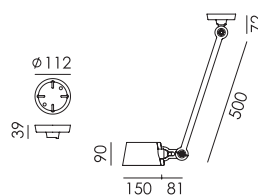

BOLT Bed underfit set install
Anton de Groof, 2013

Material: steel & aluminum
Weight: 2,8 kg
IP 20
Volt: 220-240 V | Max Watt: 60 Watt
Socket: E27
Optional: wallring

Wingnut solid brass included

● smokey black	1590	€ 580,-	€ 479,34
● flux green	1591		
○ pure white	1592		
● midnight grey	1593		
● ash grey	1594		
● striking orange	1595		
● lightning white	1596		
● thunder blue	1597		
● daybreak rose	1598		
● sunny yellow	1599		
● ice blue	1634		

BOLT Ceiling 1 arm sidefit
Anton de Groof, 2016

Material: steel & aluminum
Weight: 1,5 kg
IP 20
Volt: 220-240 V | Max Watt: 60 Watt
Socket: E27

Wingnut solid brass included

● smokey black	1304	€ 335,-	€ 276,86
● flux green	1305		
○ pure white	1307		
● midnight grey	1311		
● ash grey	1310		
● striking orange	1308		
● lightning white	1306		
● thunder blue	1309		
● daybreak rose	1486		
● sunny yellow	1444		
● ice blue	1636		