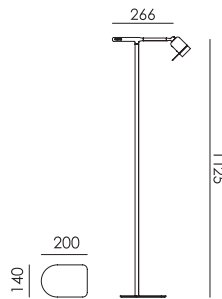

- smokey black 5050 € 454,- € 375,21
- fuzzy white 5051
- heavy metal 5052
- fuzzy white with hell orange 5053
- heavy metal with bright yellow 5054