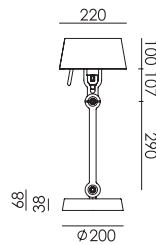

BOLT Desk small 1 arm foot
Anton de Groof, 2013 /2018

Material: steel & aluminum
Weight: 4,8 kg
IP 20
Volt: 220-240 V | Max Watt: 60 Watt
Socket: E27
Cord length: 2500 mm

Wingnut solid brass included

● smokey black	1033	€ 370,-	€ 305,79
● flux green	1035		
○ pure white	1037		
● midnight grey	1256		
● ash grey	1040		
● striking orange	1038		
● lightning white	1036		
● thunder blue	1039		
● daybreak rose	1462		
● sunny yellow	1420		
● ice blue	1604		

BOLT Desk small 1 arm clamp
Anton de Groof, 2013 / 2018

Material: steel & aluminum
Weight: 1,7 kg
IP 20
Volt: 220-240 V | Max Watt: 60 Watt
Socket: E27
Cord length: 2500 mm

Wingnut solid brass included

● smokey black	1041	€ 315,-	€ 260,33
● flux green	1042		
○ pure white	1044		
● midnight grey	1257		
● ash grey	1048		
● striking orange	1045		
● lightning white	1043		
● thunder blue	1046		
● daybreak rose	1463		
● sunny yellow	1421		
● ice blue	1605		

BOLT Table standard
Anton de Groof, 2013

Material: steel & aluminum
Weight: 7,3 kg
IP 20
Volt: 220-240 V | Max Watt: 60 Watt
Socket: E27
Cord length: 2300 mm

Wingnut solid brass included

● smokey black	1049	€ 440,-	€ 363,64
● flux green	1051		
○ pure white	1053		
● midnight grey	1258		
● ash grey	1056		
● striking orange	1054		
● lightning white	1052		
● thunder blue	1055		
● daybreak rose	1464		
● sunny yellow	1422		
● ice blue	1607		

BOLT Table small
Anton de Groof, 2013

Material: steel & aluminum
Weight: 7,2 kg
IP 20
Volt: 220-240 V | Max Watt: 60 Watt
Socket: E27
Cord length: 2500 mm

Wingnut solid brass included

● smokey black	1057	€ 435,-	€ 359,50
● flux green	1059		
○ pure white	1061		
● midnight grey	1259		
● ash grey	1064		
● striking orange	1062		
● lightning white	1060		
● thunder blue	1063		
● daybreak rose	1465		
● sunny yellow	1423		
● ice blue	1608		