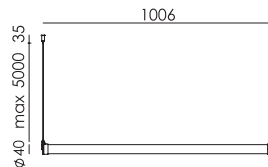

● smokey black with black cords 4000 € 590,- € 487,60
○ pure white with orange cords 4002