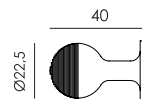

USB-C charging cable + plug included
Cable length: 2500 mm

- smokey black 5055 € 245,- € 202,48
- fuzzy white 5056
- heavy metal 5057

ONE Knob
Anton de Groof, 2022

Material: steel
Weight: 0,08 kg

- smokey black 5025 € 35,- € 28,93
- fuzzy white 5026
- heavy metal 5027