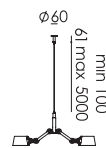

● smokey black	1172	€ 3.595,-	€ 2.971,07
● flux green	1127		
○ pure white	1128		
● midnight grey	1193		
● ash grey	1191		
● striking orange	1175		
● lightning white	1174		
● thunder blue	1190		
● daybreak rose	1497		
● sunny yellow	1455		
● ice blue	1648