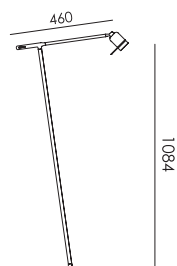

- smokey black 5030 € 454,- € 375,21
- fuzzy white 5031
- heavy metal 5032
- fuzzy white 5033 with hell orange
- heavy metal 5034 with bright yellow