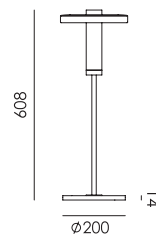

led

BEADS Three beads in circle
Anton de Groof, 2018

Material: aluminum
Weight: 3,1 kg
IP 20
Volt: 220-240 V | 13 Watt
Dim to warm 2100K to 3000K
3 × 1350 lumen | CRI: 90
Phase cut dimmable

● smokey black 3030 € 1.275,- € 1.053,72

led

BEADS Table uplight
Anton de Groof, 2018

Material: aluminum & steel
Weight: 4 kg
IP 20
Volt: 220-240 V | 13 Watt
Dim to warm 2100K to 3000K
1350 lumen | CRI: 90
Dimmable on fixture
Cord length: 2400 mm