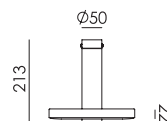

● smokey black 3000 € 410,- € 338,84