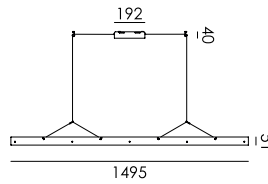

Bridge 150
Anton de Groof, 2023

Material: aluminum, acrylic & steel
Weight: 2,3 kg
IP 20
Volt: 220-240 V | 21 Watt
2700 K | 2058 lumen | CRI: >90
Mains dimmable
Battery: 5-30 hours
Cable length: 3000 mm

- lava orange 6005 € 1.495,- € 1.235,54
- toxic green 6006
- fog white 6007

led