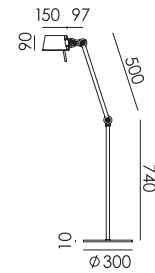

BOLT Table standard
Anton de Groof, 2013

Material: steel & aluminum
Weight: 7,3 kg
IP 20
Volt: 220-240 V | Max Watt: 60 Watt
Socket: E27
Cord length: 2300 mm

Wingnut solid brass included

● smokey black	1049	€ 440,-	€ 363,64
● flux green	1051		
○ pure white	1053		
● midnight grey	1258		
● ash grey	1056		
● striking orange	1054		
● lightning white	1052		
● thunder blue	1055		
● daybreak rose	1464		
● sunny yellow	1422		
● ice blue	1607		

BOLT Table small
Anton de Groof, 2013

Material: steel & aluminum
Weight: 7,2 kg
IP 20
Volt: 220-240 V | Max Watt: 60 Watt
Socket: E27
Cord length: 2500 mm

Wingnut solid brass included

● smokey black	1057	€ 435,-	€ 359,50
● flux green	1059		
○ pure white	1061		
● midnight grey	1259		
● ash grey	1064		
● striking orange	1062		
● lightning white	1060		
● thunder blue	1063		
● daybreak rose	1465		
● sunny yellow	1423		
● ice blue	1608		

BOLT Floor 2 arm sidefit
Anton de Groof, 2013

Material: steel & aluminum
Weight: 8,8 kg
Volt: 220-240 V | Max Watt: 60 Watt
Socket: E27
Cord length: 3000 mm

Wingnut solid brass included

● smokey black	1065	€ 490,-	€ 404,96
● flux green	1067		
○ pure white	1069		
● midnight grey	1260		
● ash grey	1072		
● striking orange	1070		
● lightning white	1068		
● thunder blue	1071		
● daybreak rose	1466		
● sunny yellow	1424		
● ice blue	1609		

BOLT Floor 1 arm sidefit
Anton de Groof, 2013

Material: steel & aluminum
Weight: 8,4 kg
IP 20
Volt: 220-240 V | Max Watt: 60 Watt
Socket: E27
Cord length: 2400 mm

Wingnut solid brass included

● smokey black	1073	€ 445,-	€ 367,77
● flux green	1075		
○ pure white	1077		
● midnight grey	1261		
● ash grey	1080		
● striking orange	1078		
● lightning white	1076		
● thunder blue	1079		
● daybreak rose	1467		
● sunny yellow	1425		
● ice blue	1610		